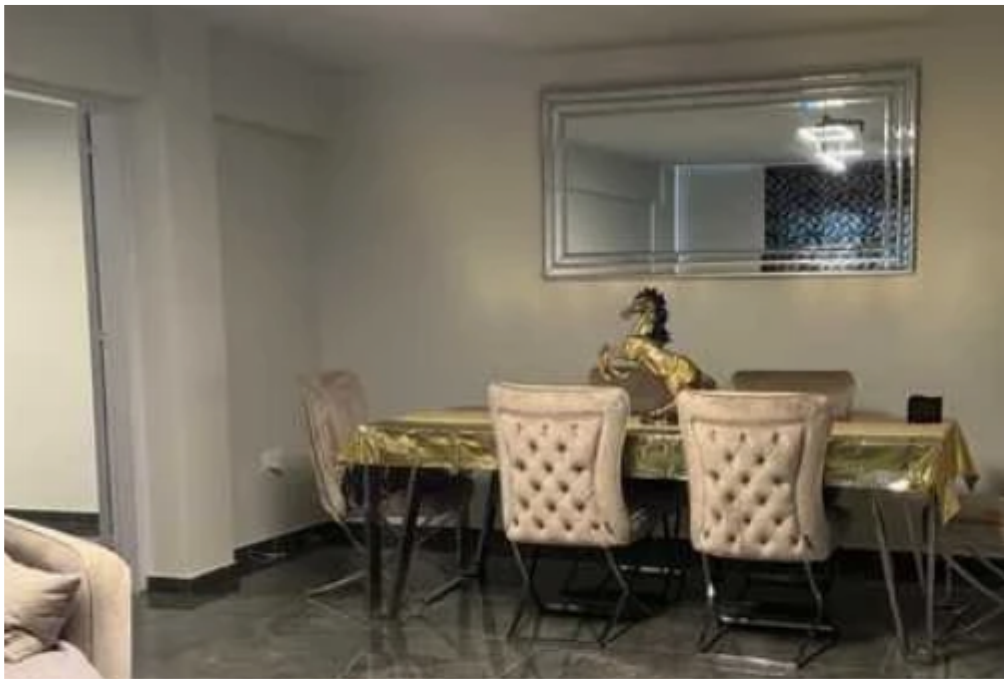

2-bedroom apartment to rent

Limassol, Parekklesia-4520 , Cyprus

Offered at: € 1,800

Estate ID: 81422

Ref: ba5532248

NET internal area: **110**

Bathrooms: **1**

Bedrooms: **2**

Parking spaces: **Uncovered cars**

Available from: **2024-11-16**

Offered at: **1,800**

Type: **Apartment**

""""""Fully renovated ground floor two bedroom apartment for rent located in Parekklesia village, in Limassol. The apartment consists of a separated kitchen, a spacious living room with dining area, one bathroom and two double bedrooms. The apartment is fully furnished and electrical appliances. """""" ...