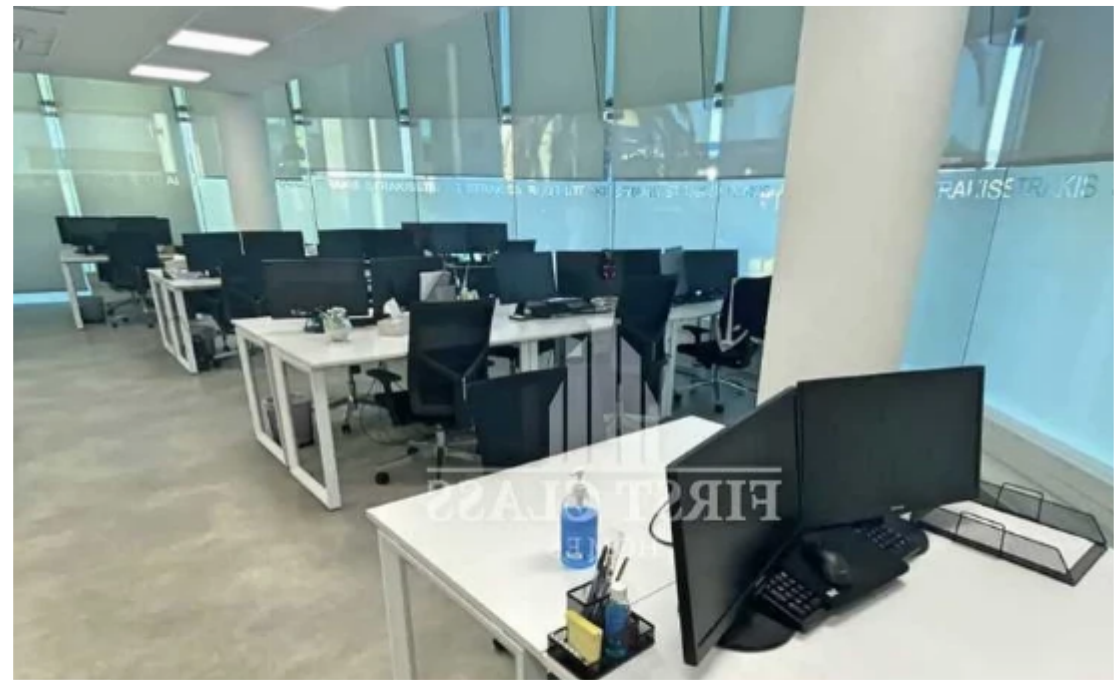

**590m2 - whole office building -
prime location in linopetra area
- easy access**

Limassol, Linopetra-School-Agios-Stylianos-Agios-Athanasios-4102 ,
Cyprus

Offered at: € 18,000

Estate ID: 81724

Ref: ba5533838

Available from: **2024-11-19**

Offered at: **18,000**

Type: **Space**

.....Beautiful Whole Office Building in a prime location, on one of the most commercial Avenues of Limassol. Key Features: - Total office space: 590m2 (Ground Floor + Mezzanine) - Open plan area + separated offices / rooms - Modern glass partitions - Raised floor - Full air-conditioning - Structure cabling - Kitchen / lounge area - Toilets....."