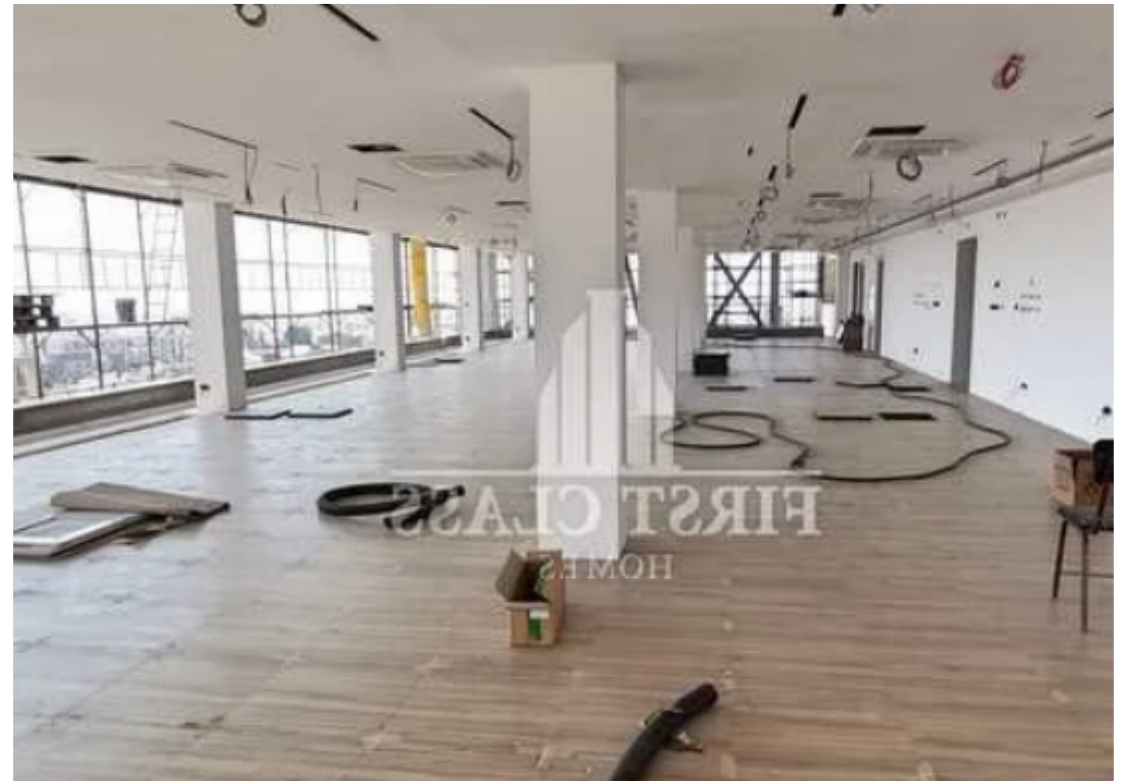

**550m2 - - class a - new modern
offices - panoramic views - very
easy access**

Limassol, Frederic-University-Agios-Georgios-3080 , Cyprus

Offered at: €2,730,000

Estate ID: 81990

Ref: ba5533846

Available from: **2024-11-20**

Offered at: **2,730,000**

Type: **Office**

Year of build: **2024**

""""""""""Brand-New Modern Offices on a Luxurious GLASS A' Business Centre! Prime Location, with very easy access to the Highway and to all amenities (Food, Banks, Shops, Bus Station etc)! Available in 2-3 months! Key features: - 550m2 Covered areas - Panoramic City & Sea Views - Impressive Modern Lobby - Big Private Roof Garden (Suitable also for events, Parties, entertainment, etc) - Two high-performance elevators - Raised flooring - Photovoltaic systems - ECO Energy Saving - VRV A/C systems - Suspended ceilings - Alarm security systems - Access controls Systems - Storage areas - Kitchenettes - Server rooms - Toilets - CCTV Monitoring systems - Energy Effici...