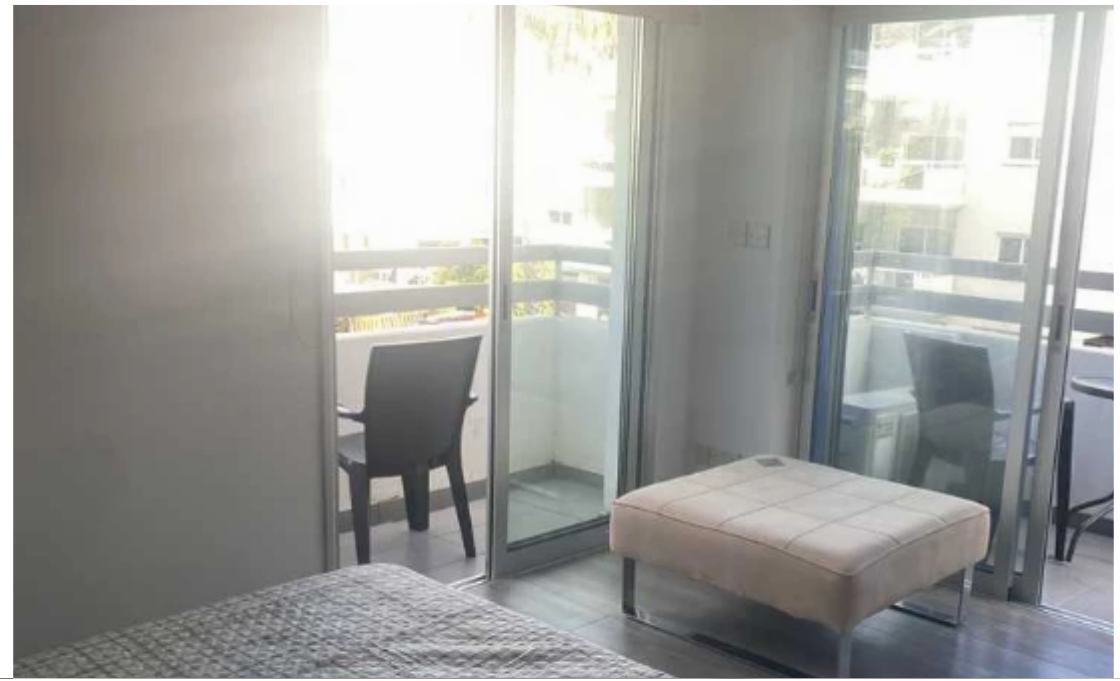

1-bedroom apartment f?r s?le

Limassol, Touristiki-Periochi-Potamos-Germasogeias-4046 , Cyprus

Offered at: € 200,000

Estate ID: 82076

Ref: ba5534856

NET internal area: **40**

Bathrooms: **1**

Bedrooms: **1**

Parking spaces: **Uncovered cars**

Available from: **2024-11-20**

Offered at: **200,000**

Type: **Apartment**

.....Apartment in the Palm Beach Co De Mer complex, just 1 minute from the sea. Features include a swimming pool and parking. Recently fully repainted. Conveniently located near Metro and Lidl stores....."