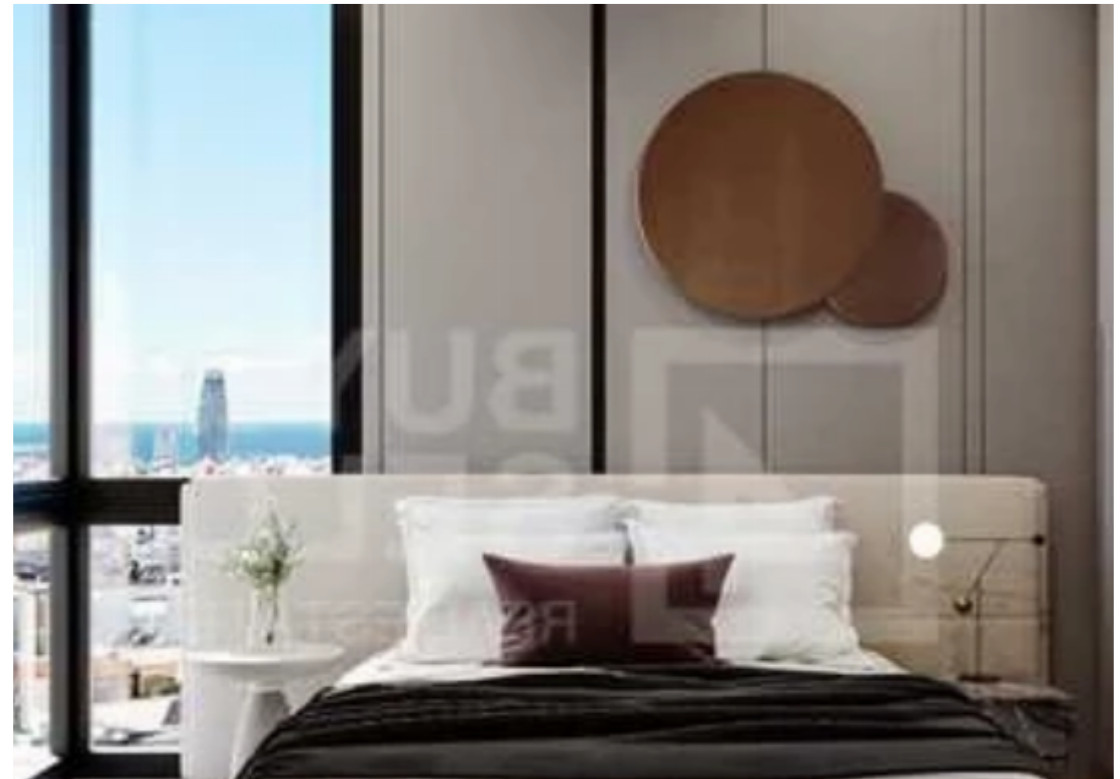

## 2-bedroom apartment for sale

Limassol, Agios-Panteleimon-School-Agia-Phyla-Agia-Fylaxis-3116 ,  
Cyprus

**Offered at:** € 430,000

**Estate ID:** 82088

**Ref:** ba5536335

Bathrooms: **2**

Bedrooms: **2**

Parking spaces: **No cars**

Available from: **2024-11-20**

Offered at: **430,000**

Type: **Apartment**

\*\*\*\*\*Titanium Residence is a luxurious hillside development that offers breathtaking views of the city, sea, and mountains. This exclusive residential retreat perfectly combines the tranquility of hillside living with the convenience of nearby city amenities. Whether it's supermarkets, restaurants, gyms, or schools, everything you need is within easy reach. Only 150m from Grammar School. • 2 Spacious Bedrooms: Comfortable and elegantly designed bedrooms that ensure restful sleep. • Private Parking: Secure parking space for your vehicle. • Ample Storage: Additional storage space for your convenience. • Sea View: Stunning views of the sea from your own home. • Beautifu...