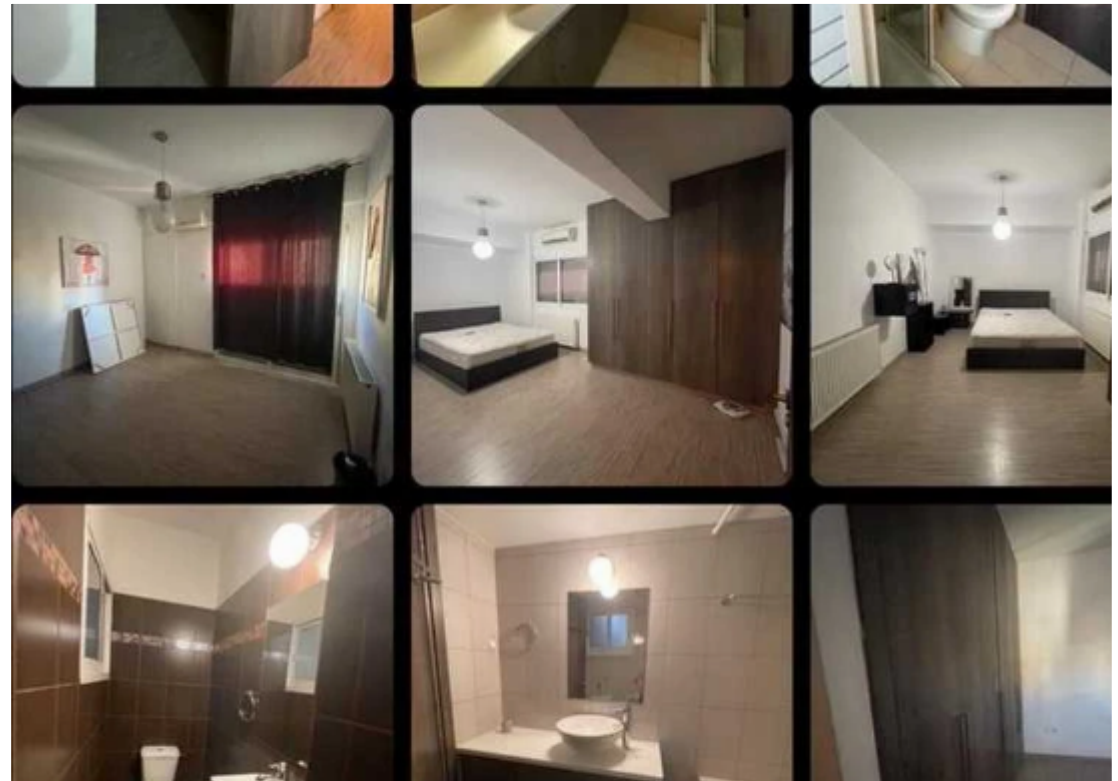

2-bedroom apartment to rent

Limassol, Panagia-Evaggelistria-Kato-Polemida-4156 , Cyprus

Offered at: € 1,150

Estate ID: 82564

Ref: ba5537810

NET internal area: **130**

Bathrooms: **3**

Bedrooms: **2**

Parking spaces: **Uncovered cars**

Available from: **2024-11-20**

Offered at: **1,150**

Type: **Apartment**

""""""""? Spacious 2-Bedroom Apartment for Rent in Kato Polemidia – Sklavenitis Area ?? Property Highlights: Size: A massive 130 sqm of living space! Bedrooms: 2 large, airy bedrooms. (one ensuite/master) Bathrooms: 3 bathrooms for your convenience. Extra Storage: Includes a huge storage room. Prime Location: Located exactly in the Sklavenitis area (next to bingo) Pet-Friendly: All pets are warmly welcomed and loved here! ??? This apartment offers plenty of room to live, work, and entertain in comfort. Ideal for families, couples, or pet owners who want space and convenience. """""""" ...