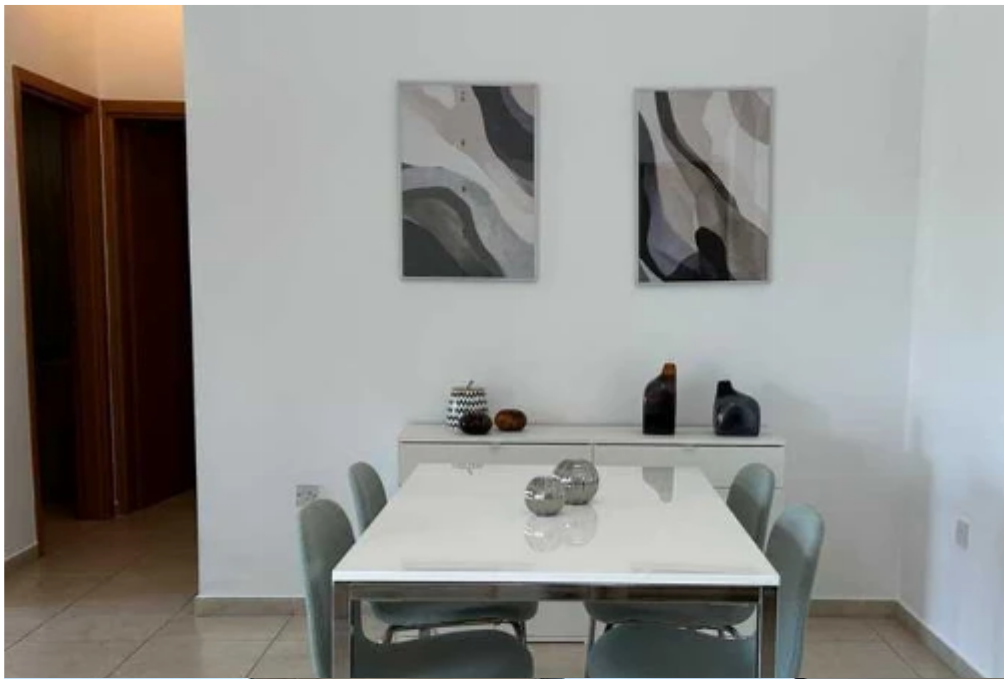

2-bedroom apartment to rent

Paphos, Lidl-Alexandrou-Ypsilanti-St-Agios-Pavlos-8020 , Cyprus

Offered at: € 1,300

Estate ID: 83496

Ref: ba5526074

NET internal area: **90**

Bathrooms: **1**

Bedrooms: **2**

Parking spaces: **Covered cars**

Available from: **2024-11-22**

Offered at: **1,300**

Type: **Apartment**

*****RENT // PAPHOS 2 bedroom apartment For Rent: Unfurnished beautiful and spacious two bedroom apartment in the center of Paphos. Small building consists of 6 apartments only. Close to all amenities, supermarket, pharmacy, bus services, park. No pets. No agents. **FURNITURE IS NOT INCLUDED IN THE APARTMENT** For more info please call. ***** ..