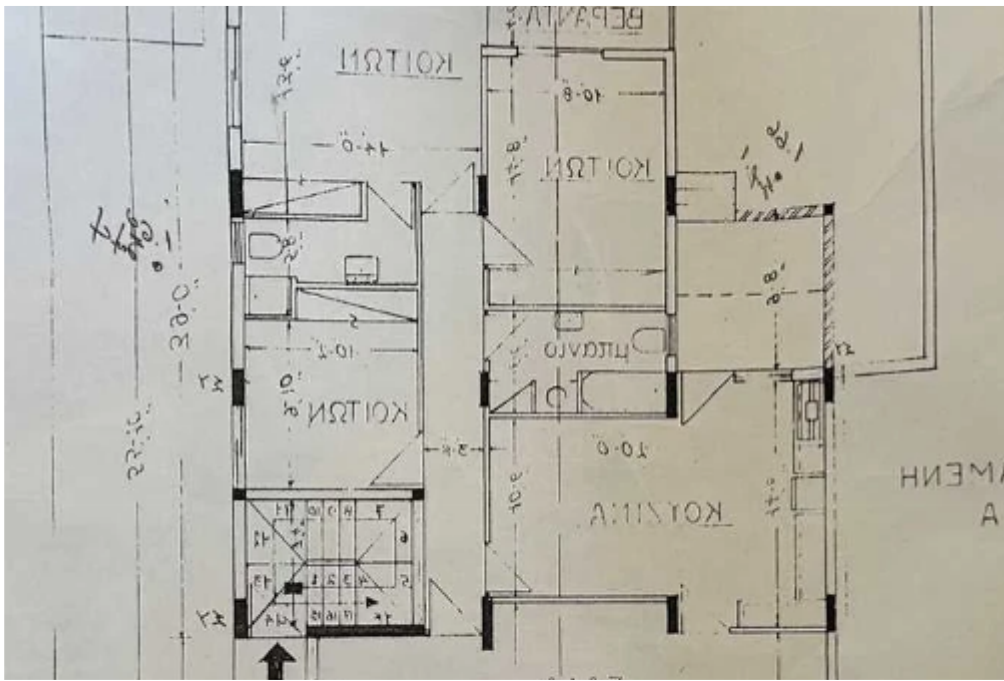

## 3-bedroom semi-detached for sale

Paphos, Vasileos-Constantinou-St-Agios-Pavlos-8021 , Cyprus

**Offered at:** € 265,000

**Estate ID:** 83721

**Ref:** ba5541535

NET internal area: **200**

Bathrooms: **2**

Bedrooms: **3**