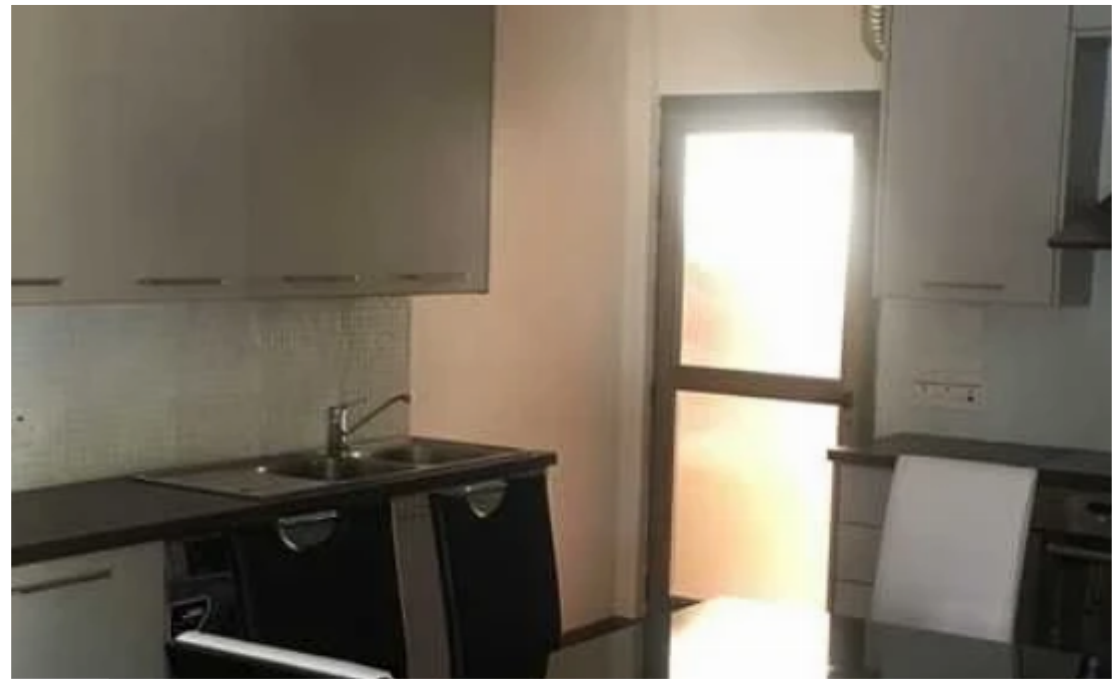

2-bedroom detached house to rent

Limassol, Ikea-Makarios-Iii-Kato-Polemida-4154 , Cyprus

Offered at: € 1,250

Estate ID: 84270

Ref: ba5544542

NET internal area: **98**

Bathrooms: **1**

Bedrooms: **2**