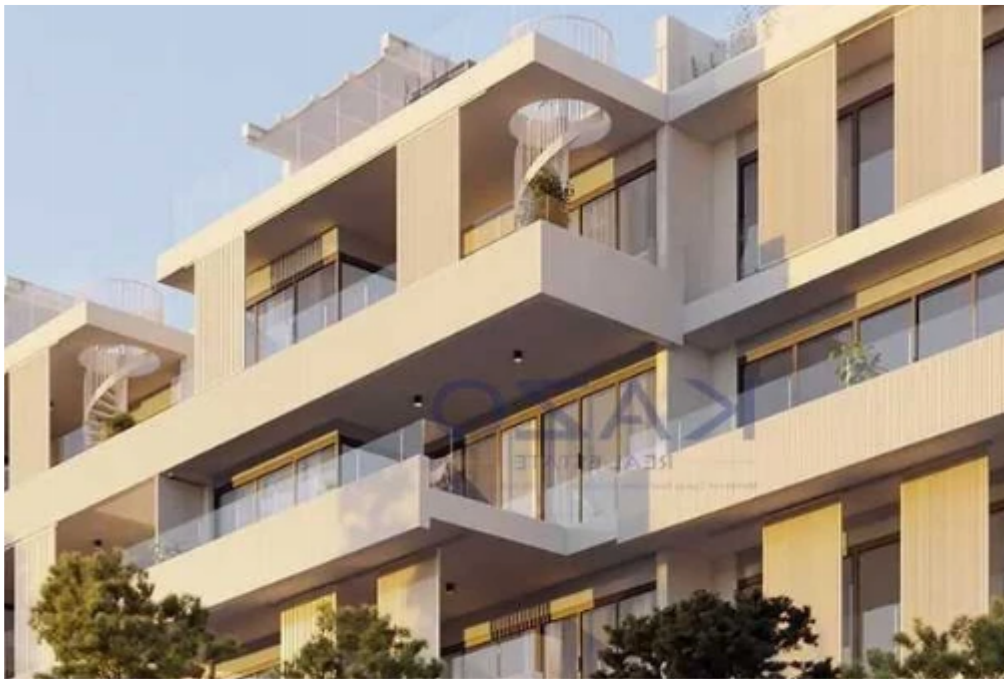

## 2-bedroom apartment for sale

Limassol, Panthea-Mesa-Geitonia-4007 , Cyprus

**Offered at:** € 435,000

**Estate ID:** 84863

**Ref:** ba5546775

NET internal area: **87**

Bathrooms: **1**

Bedrooms: **2**

Parking spaces: **Covered cars**

Available from: **2024-11-27**

Offered at: **435,000**

Type: **Apartment**

""""This lovely building, a newly designed project, will be located in Panthea. In proximity distance, you can find supermarkets, cafes, restaurants, public and private schools, parks, pharmacies, and retail shops. The building's contemporary design and elegant layout will add beauty to the neighborhood.

The two bedroom apartment offers 87 square meters of internal covered area and an additional 25 square meters of covered balcony area. This amazing building will accommodate luxurious 2- bedroom and 3-bedroom apartments with limitless natural light and unforgettable views of Limassol's coastline and city. A fully equipped gym and a communal swimming pool will add comfort and luxury to ...