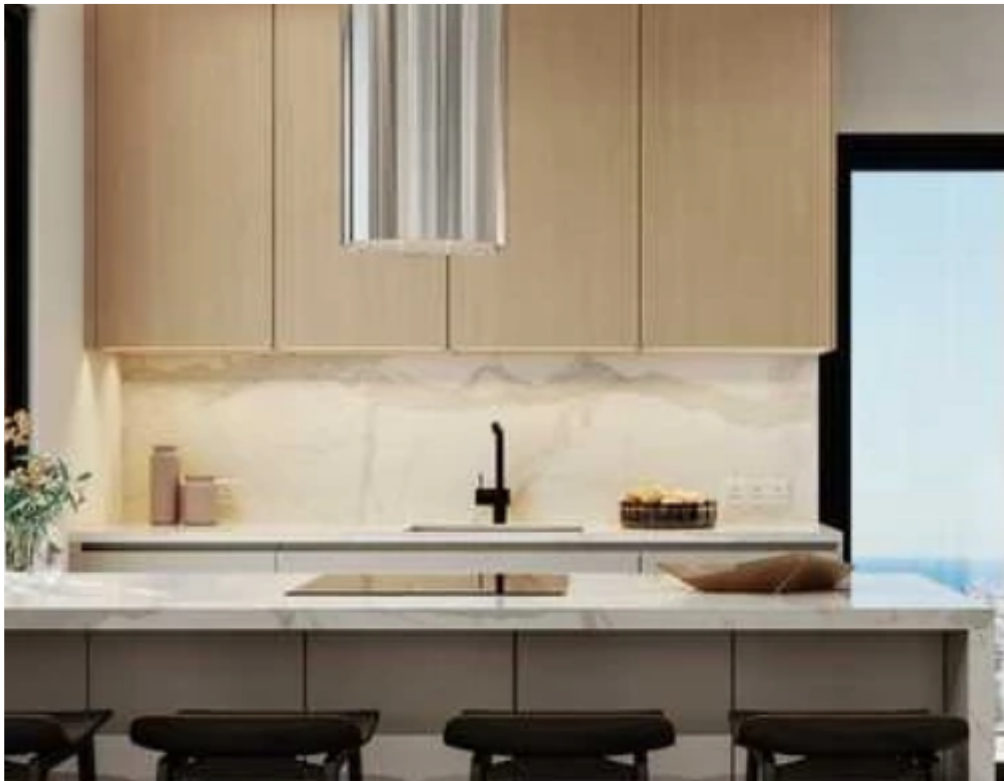

## 2-bedroom apartment f?r s?le

Limassol, Columbia-Chalomantres-Potamos-Germasogeias-4043 ,  
Cyprus

**Offered at:** € 485,000

**Estate ID:** 84876

**Ref:** ba5546478

NET internal area: **132**

Bathrooms: **2**

Bedrooms: **2**

Parking spaces: **Covered cars**

Available from: **2024-11-27**

Offered at: **485,000**

Type: **Apartment**

\*\*\*\*\*New Residential Modern Apartments available for sale at Columbia area in Limassol ? Delivery January 2025 Looking for the perfect blend of modern luxury and high end living? Your search ends here at the newest high-end residential project, located near the prestigious Columbia area in Limassol! ?? ? Property Highlights: • Quiet, Safe, and Convenient: Enjoy peace of mind in a tranquil neighbourhood with easy access to highways and all main amenities. • Modern Elegance: Crafted with the finest materials, the apartments boast a sleek, contemporary design. • Exclusive Living: Only 5 spacious apartments in the entire building, each with dedicated storage and covered pa...