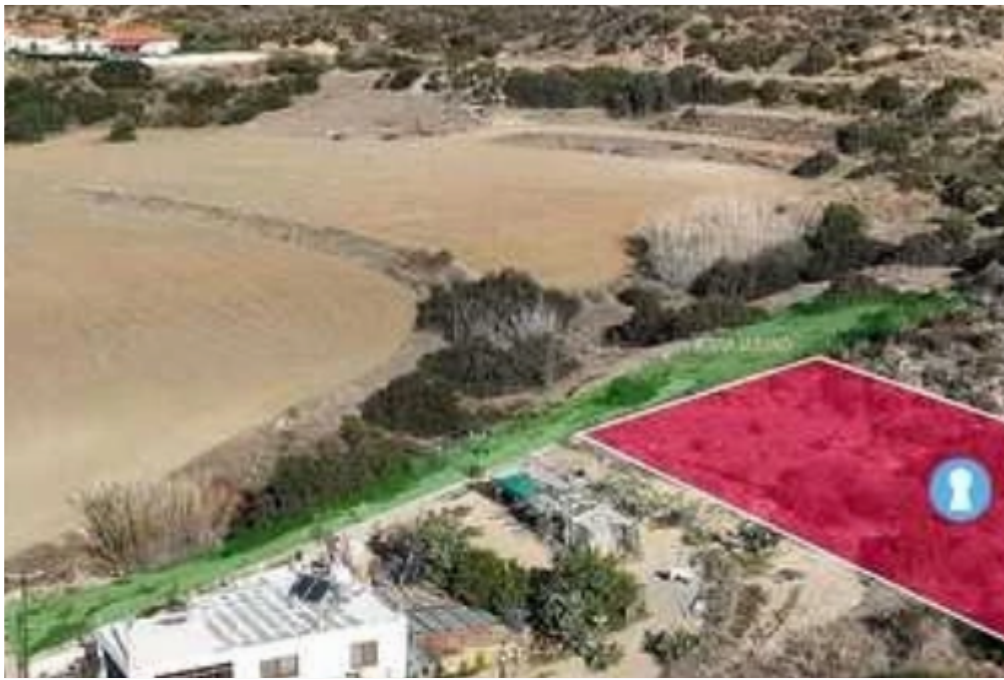

Residential land 950 m²

Limassol, Moni-4525 , Cyprus

Offered at: € 140,000

Estate ID: 85355

Ref: ba5548322

Total plot's-land's area: **950 m²**

Coverage: **25 %**

Density: **40 %**