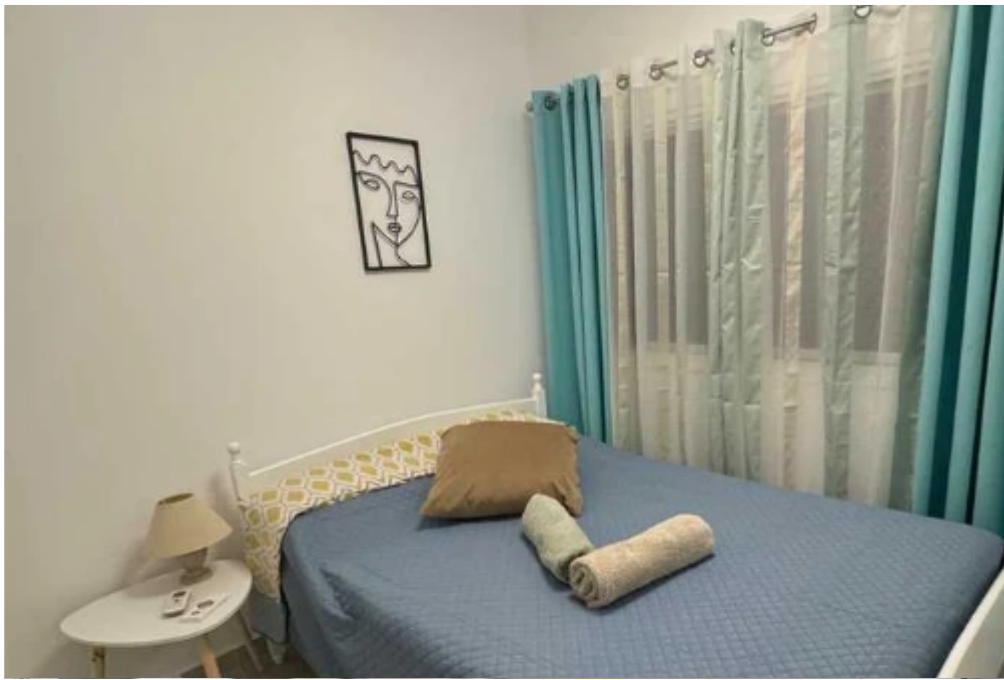

2-bedroom semi-detached to rent

Paphos, Kato-Paphos-8041 , Cyprus

Offered at: € 1,200

Estate ID: 85511

Ref: ba5549358

NET internal area: **73**

Bathrooms: **2**

Bedrooms: **2**

Parking spaces: **Covered cars**

Available from: **2024-11-28**

Offered at: **1,200**

Type: **SemidetachedHouse**

""""""FOR RENT Cozy 2 bedroom corner Townhouse at Kato Paphos. ?Fully Furnished ?Fully Equipped ?Covered Parking ?Electrical appliances (including dishwasher) ?Just 300 meters to the sea ?Close to amenities ?1 small pet allowed""""""...