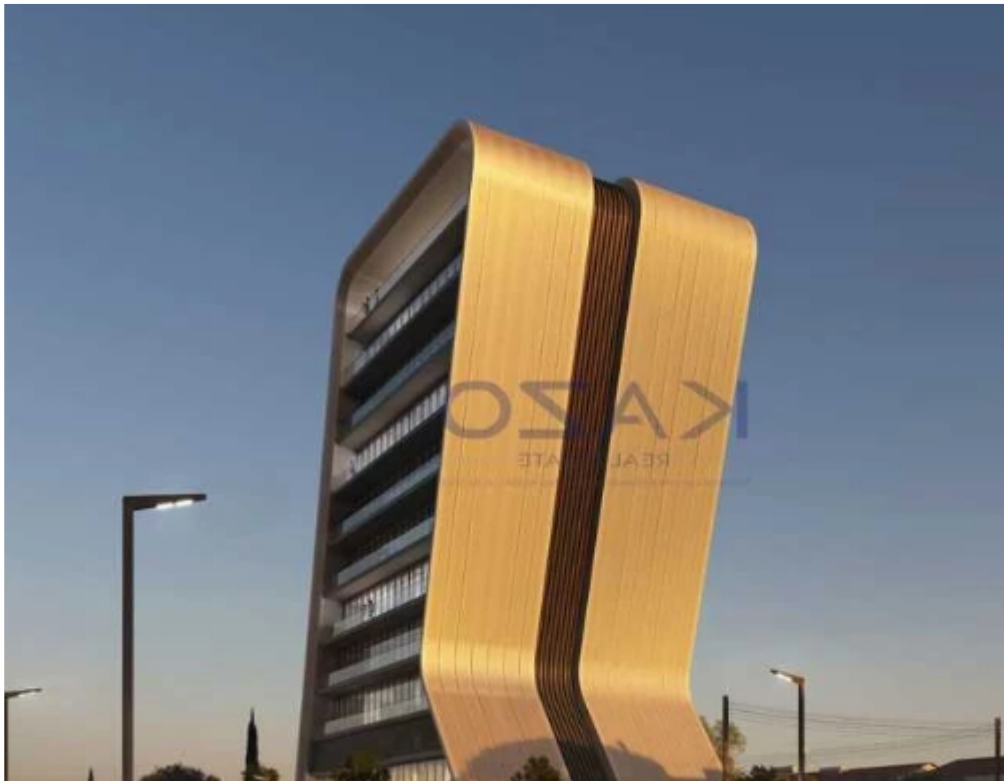

Office in mesa geitonia

Limassol, Spyrou-Kyprianou-Ave-Kapsalos-3083 , Cyprus

Offered at: € 5,545,575

Estate ID: 85662

Ref: ba5550261

Available from: **2024-11-29**

Offered at: **5,545,575**

Type: **Office**

.....A prime office space, ideally situated on the ground floor in the bustling area of Mesa Geitonia. With an expansive internal space of 436.2 square meters, this property is perfect for businesses seeking a modern and efficient workplace. Mesa Geitonia is known for its strategic location and vibrant atmosphere. The area features a mix of professional services, retail shops, and dining options, making it an excellent place for both employees and clients. Its accessibility to major transport routes ensures a steady flow of visitors and offers convenience to local amenities. Designed with energy efficiency in mind, this office will achieve an A rating, promoting sustainability wh...