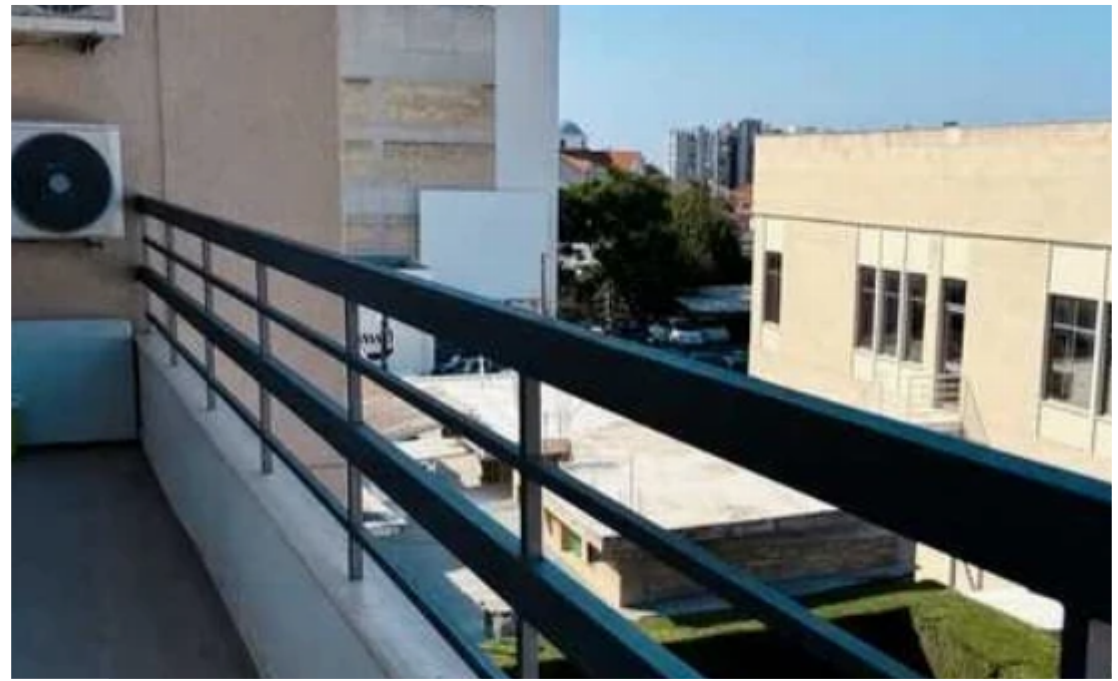

## 2-bedroom apartment to rent

Limassol, Rialto-Anexartisias-St-Agia-Napa-3040 , Cyprus

**Offered at:** € 1,650

**Estate ID:** 87143

**Ref:** ba5556037

NET internal area: **70**

Bathrooms: **1**

Bedrooms: **2**

Parking spaces: **Uncovered cars**

Available from: **2024-12-03**

Offered at: **1,650**

Type: **Apartment**

""""""Fully Renovated Two Bedroom Apartment in the Historical Center of Limassol. Property's Features: •70m<sup>2</sup> internal space. •Two Bedrooms. •Bathroom. •Fully Furnished. •Electrical Appliances. •Balcony. •City View. •Parking. •Building's Parking is Gated. •Spotted on the 2nd Floor. •Building with an organized group of apartments in the center with an administration office on the same building which provides regular common area cleaning, building maintenance and support for recently relocated tenants. •Two minutes walking distance from a main shopping street of Limassol , Anexartisia street and Pentadromos traffic lights. •Five minutes walking...