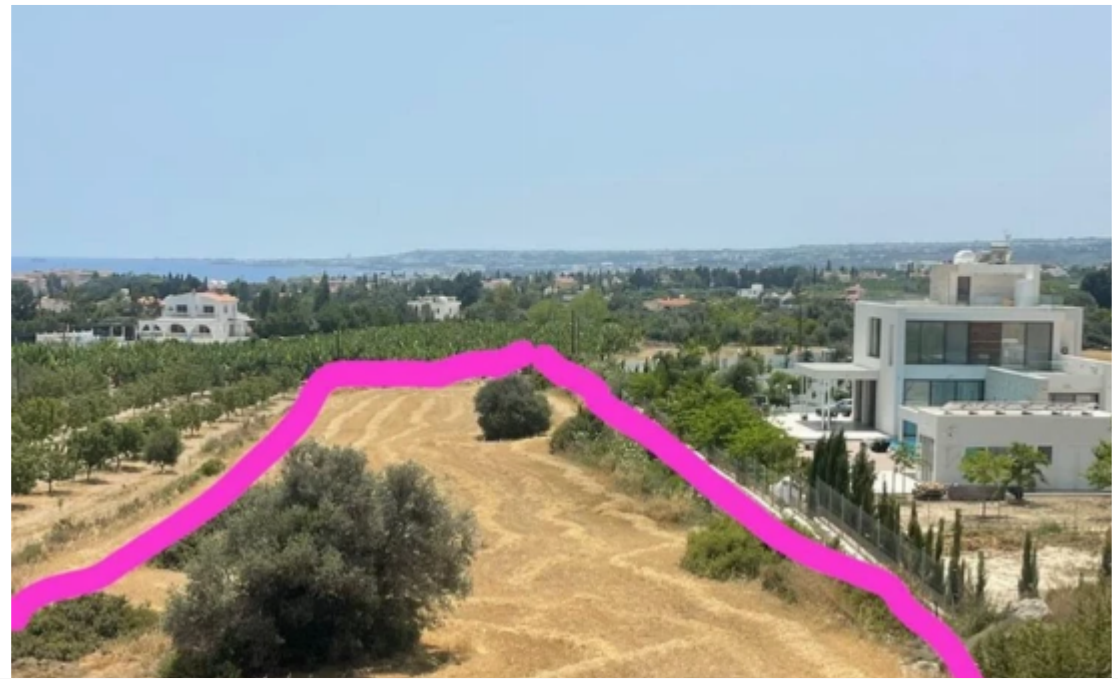

## Agricultural land 7241 m<sup>2</sup>

Paphos, Pegeia-Coral-Bay-Kolpos-Korallion-8575 , Cyprus

**Offered at:** € 1,490,000

**Estate ID:** 89399

**Ref:** ba5564412

Total plot's-land's area: **7241 m<sup>2</sup>**

Coverage: **6 %**

Density: **6 %**

Available from: **2024-12-10**

Offered at: **1,490,000**

Type: **Agricultural**

""Prime Land for Sale in Pegeia – Your Dream Investment Awaits! **Location**: Nestled near the iconic **Sea Caves** of Pegeia, this stunning plot offers breathtaking views and proximity to one of Cyprus' most picturesque coastal areas. **Size**: A generous **7,241 square meters**, providing ample space for your vision to come to life. **Building Potential**: With a **6% building capacity**, this property is ideal for creating a serene retreat, a luxurious villa, or a small-scale eco-friendly development. **Highlights**: - Moments away from the crystal-clear Mediterranean waters. - Quiet and exclusive area, perfect for those seeking privacy and tranquility. - Easy access ...