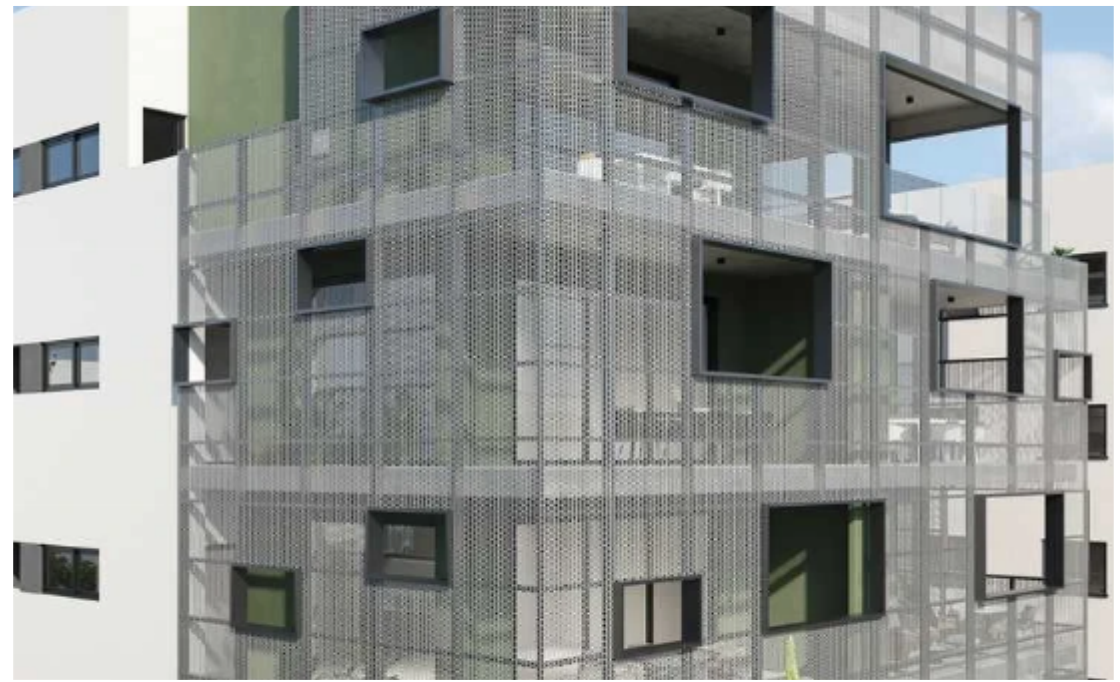

2-bedroom apartment f?r s?le

Limassol, Ikea-Makarios-lii-Kato-Polemida-4154 , Cyprus

Offered at: € 335,000

Estate ID: 89795

Ref: ba5535984

Bathrooms: **2**

Bedrooms: **2**

Parking spaces: **Covered cars**

Available from: **2024-12-11**

Offered at: **335,000**

Type: **Apartment**

Flamingo Properties proudly presents its new residential development, Privily Residences. With quick and easy access to businesses, retail, leisure attractions and all essential amenities, Privily Residences hold a prime position in Limassol city. Thoughtfully designed and meticulously planned, the complex comprises of seven apartments, including three 2-bedroom units, three 3-bedroom units and a luxurious rooftop penthouse. While the living rooms and verandas offer the feeling of privacy, designer fittings and spacious bedrooms with en-suite bathrooms, take luxury to a different level.