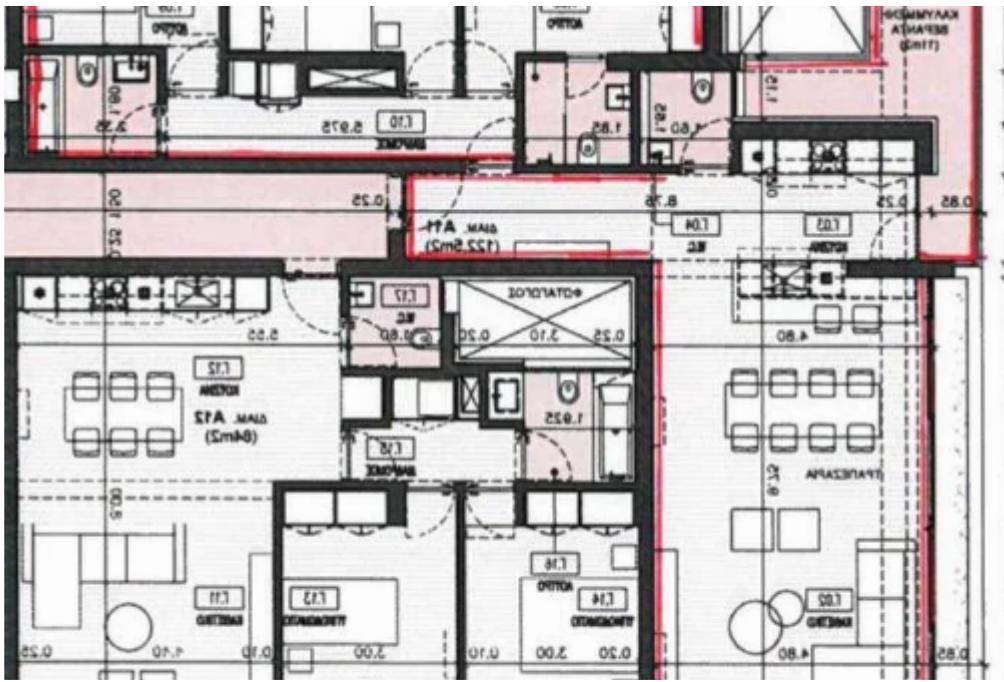

3-bedroom penthouse f?r s?le

Limassol, Super-Home-Center-Timou-Prodromou-Mesa-Geitonia-4004 , Cyprus

Offered at: € 795,000

Estate ID: 89822

Ref: ba5566397

Estate on map:

image not found or type unknown