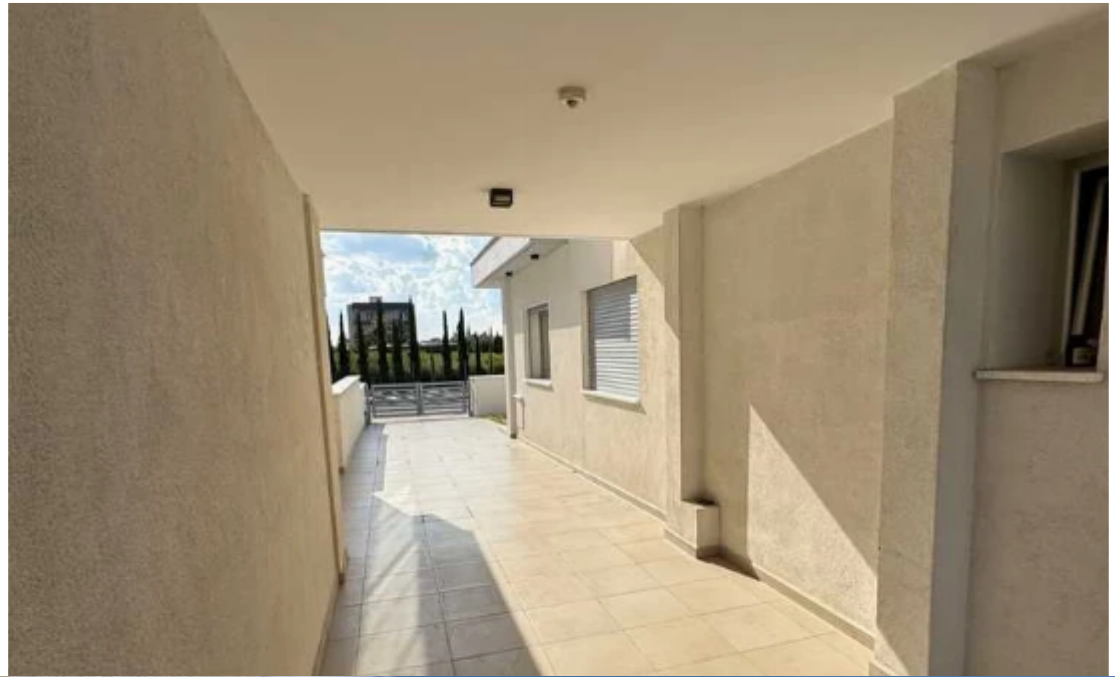

## 3-bedroom semi-detached to rent

Limassol, Ayiou-Neophytou-School-Ikea-Makarios-Iii-Kato-Polemida-4155 , Cyprus

**Offered at:** €2,500

**Estate ID:** 90832

**Ref:** ba5570773

Bathrooms: **2**

Bedrooms: **3**

Parking spaces: **Covered cars**

Available from: **2024-12-13**

Offered at: **2,500**

Type: **SemidetachedHouse**

....."Brand new semidetached 3 bedroom house in Kato Polemidia, opposite green park, with easy access to highway in a quiet residential area: 2 bathrooms + guest wc Master ensuit Electri heaters and new ACs everywhere Fully furnished Electric shutters Lovely small backyard Ample parking Spacious kitchen/dining area"....."