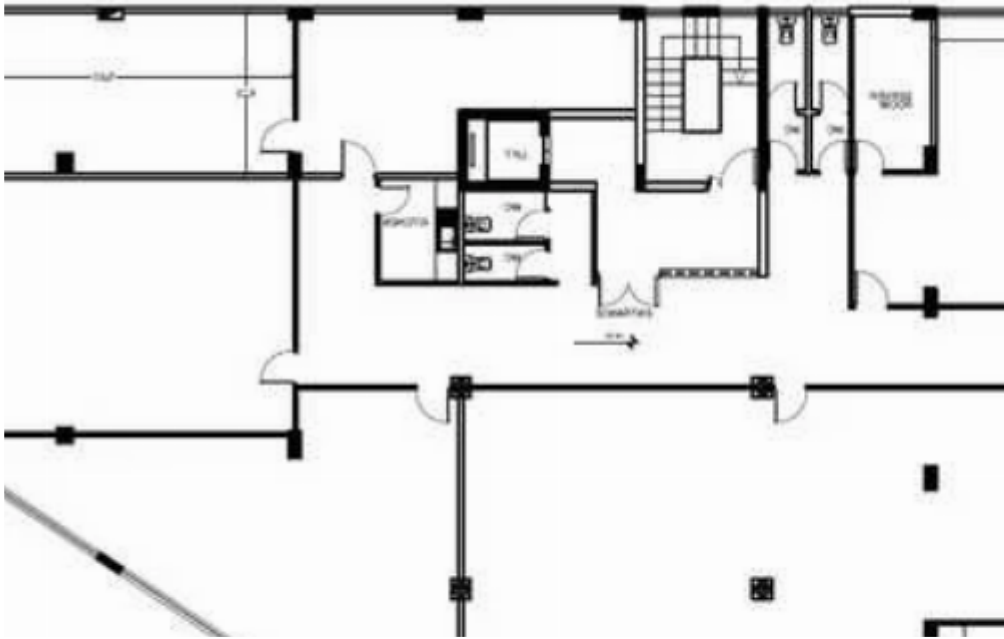

1st class, fully equipped office space for rent

Limassol, Panagia-Evaggelistria-Kato-Polemidia-4156 , Cyprus

Offered at: € 16,500

Estate ID: 91611

Ref: ba5573547

Available from: **2024-12-16**

Offered at: **16,500**

Type: **Office**

Year of build: **2000**

""""Class A, modern, fully equipped office space available for rent, located at the Alfa-Mega Roundabout, Polemidia Municipality, Limassol. The building offers easy access to the town center and key locations, including IKEA, Jumbo, the Port, the Casino, the Mall of Limassol, and the General Hospital. It also enjoys high visibility from a distance due to its strategic location near the main motorway. Building Features: • Building Description: Underground parking, ground floor with mezzanine, and three floors of office spaces. • Exterior: Paved yard, garden, and parking spaces. Office Space Details: The office space comprises the entire 1st floor, covering approximately 635 sq. meters,...