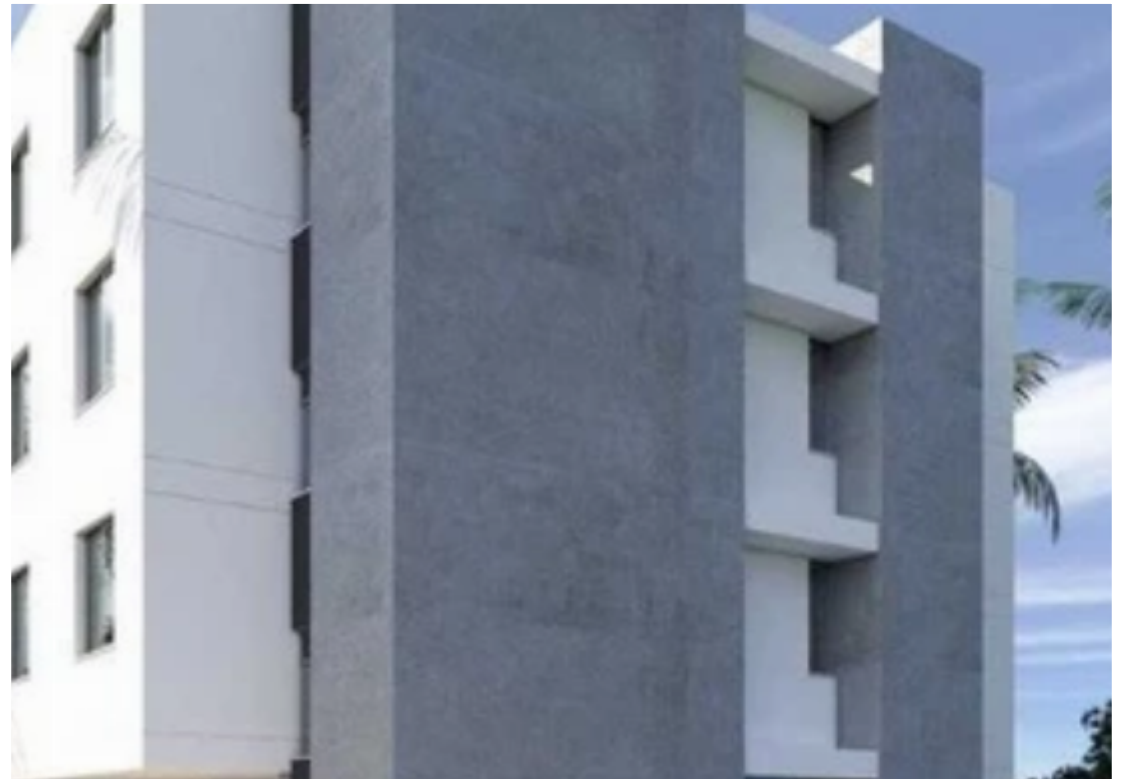

3-bedroom apartment f?r s?le

Limassol, Lighthouse-School-Ypsonas-4180 , Cyprus

This ad is presented by listings admin, under supervision from ,
Licensed Real Estate Agent Reg no: 1234, Lic no: 603/E

Offered at: €310,000

Estate ID: 18646

Ref: ba4962685

NET internal area: **167**

Bedrooms: **3**

Available from: **2024-03-29**

Offered at: **310,000**

Type: **Apartment**

14075 The project is located in Ypsonas area one of the rapidly developing areas in Limassol. It has easy access to the highway and is surrounded by all kinds of amenities. Internal area: 140 m2 Covered veranda: 27 m2...