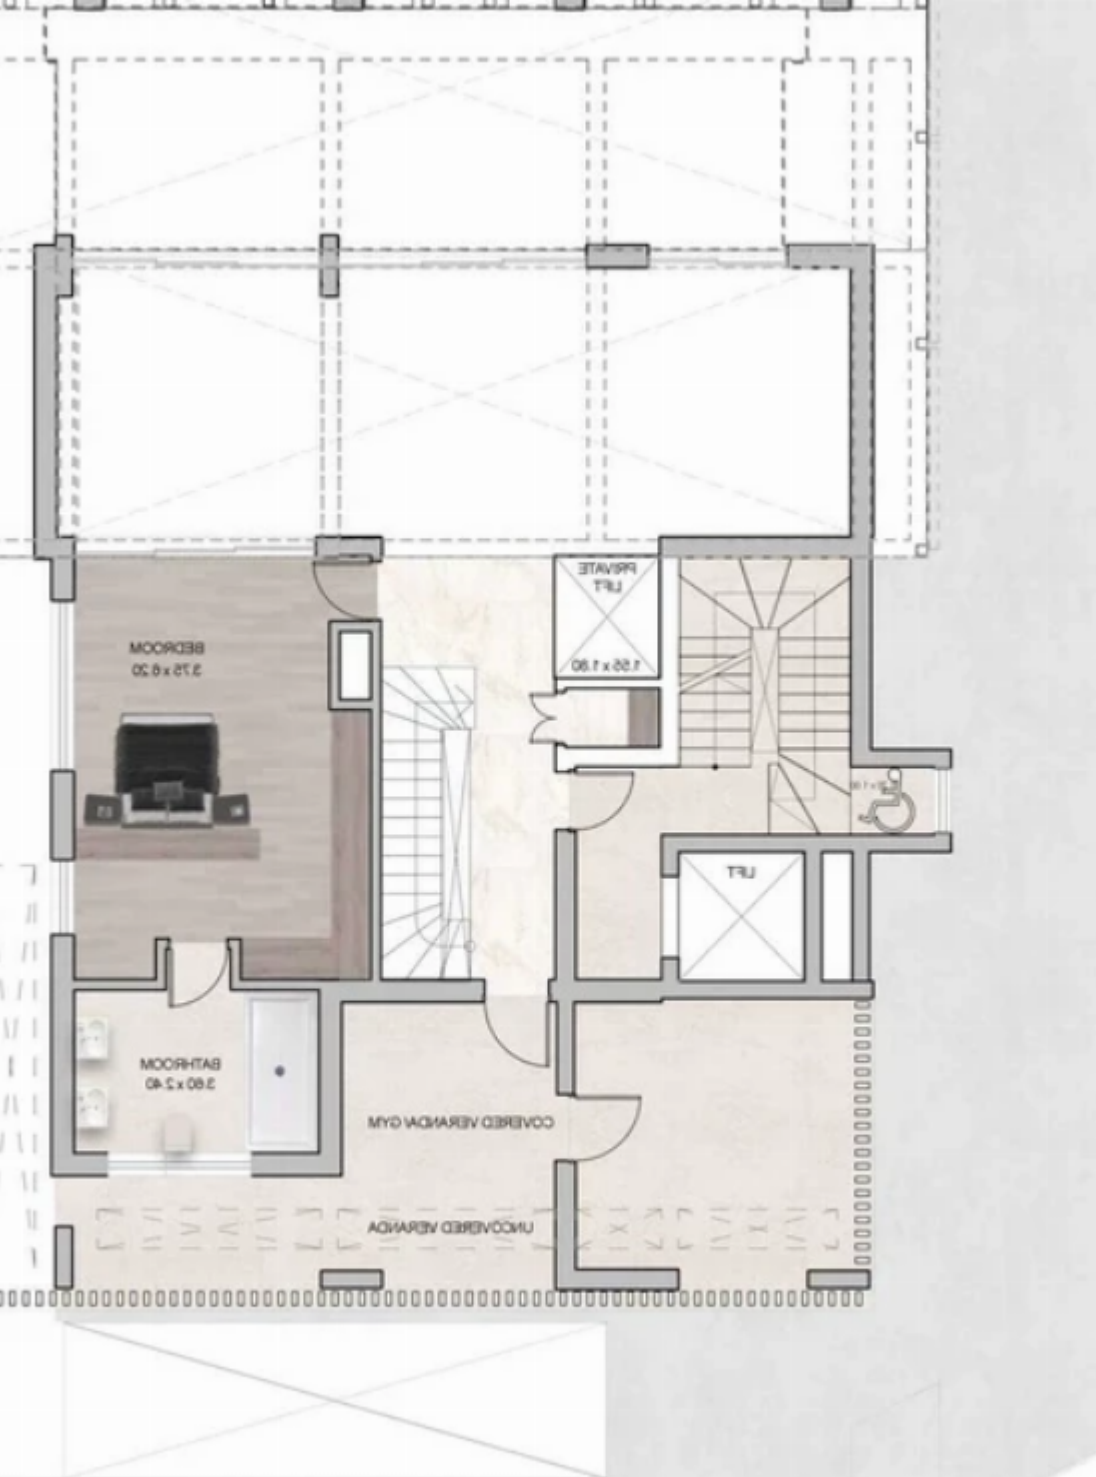

Website: realty.com.cy/p/4-bedroom-penthouse-f?r-s?le-ba5018472

Email: info@rimatech.com.cy

Phone: [+35795958898](tel:+35795958898) // [+35725714014](tel:+35725714014)

This ad is presented by listings admin, under supervision from ,
Licensed Real Estate Agent Reg no: 1234, Lic no: 603/E