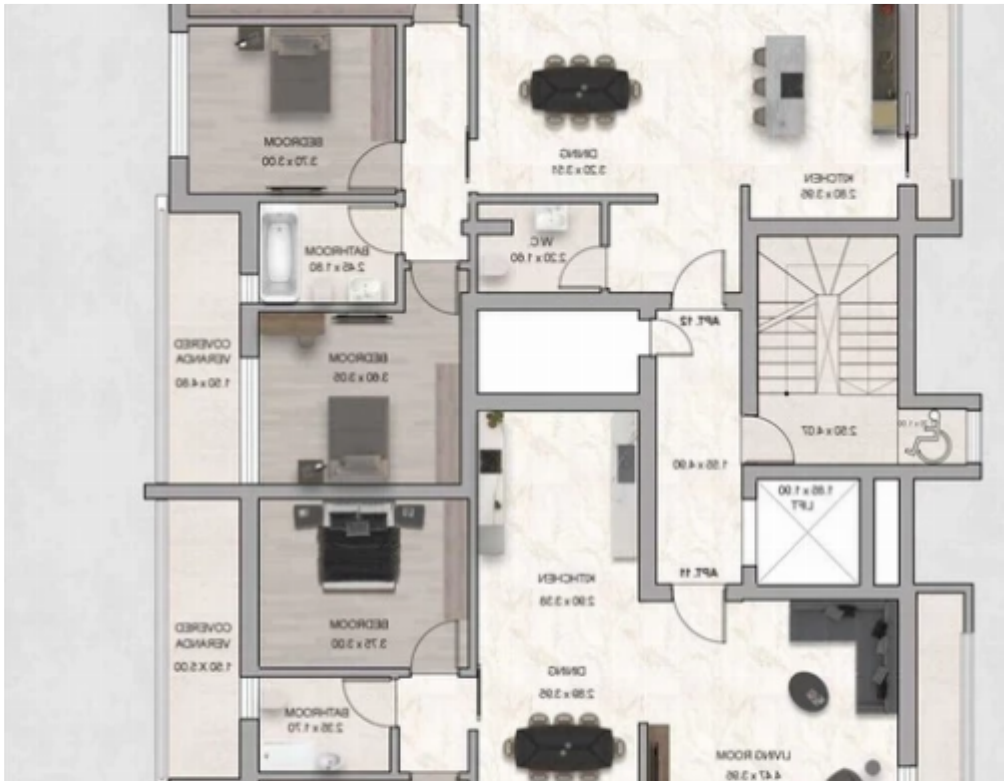

2-bedroom apartment f?r s?le

Limassol, Linopetra-School-Agios-Stylianos-Agios-Athanasios-4102 ,
Cyprus

This ad is presented by listings admin, under supervision from ,
Licensed Real Estate Agent Reg no: 1234, Lic no: 603/E

Offered at: € 485,000

Estate ID: 18918

Ref: ba5018463

Bathrooms: **2**

Bedrooms: **2**

Available from: **2024-03-29**

Offered at: **485,000**

Type: **Apartment**