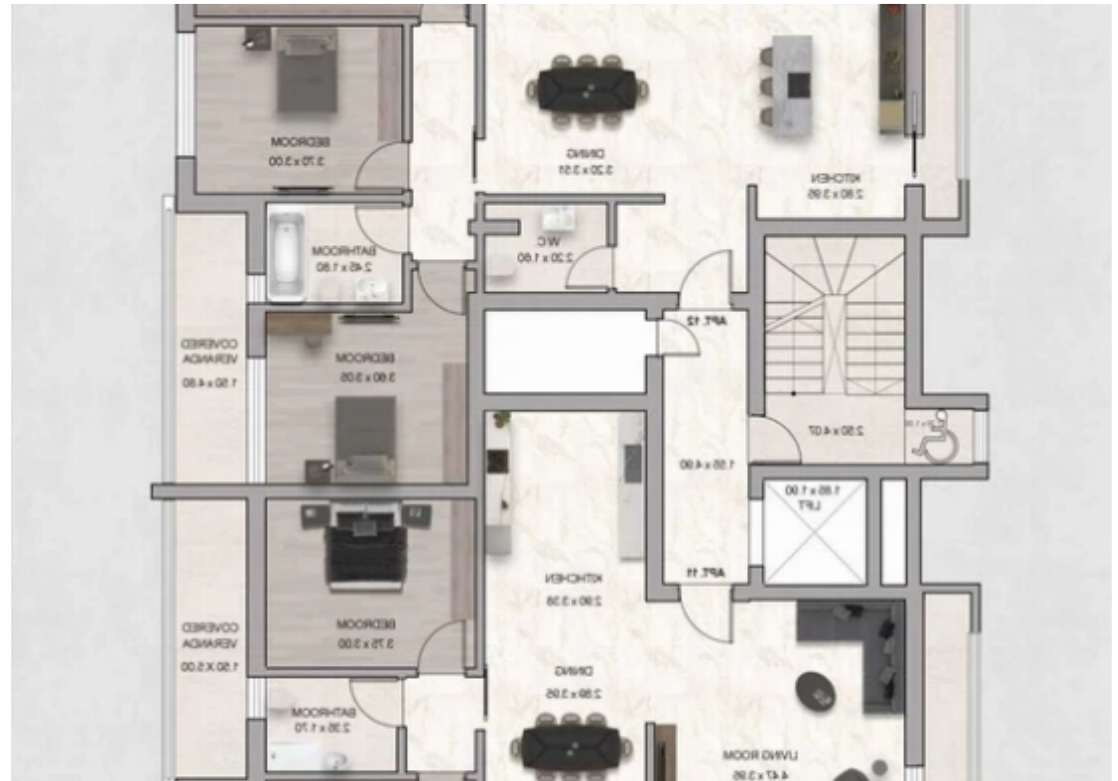

2-bedroom apartment f?r s?le

Limassol, Linopetra-School-Agios-Stylianos-Agios-Athanasios-4102 ,
Cyprus

This ad is presented by listings admin, under supervision from ,
Licensed Real Estate Agent Reg no: 1234, Lic no: 603/E

Offered at: € 485,000

Estate ID: 18918

Ref: ba5018463

Bathrooms: **2**

Bedrooms: **2**

Available from: **2024-03-29**

Offered at: **485,000**

Type: **Apartment**