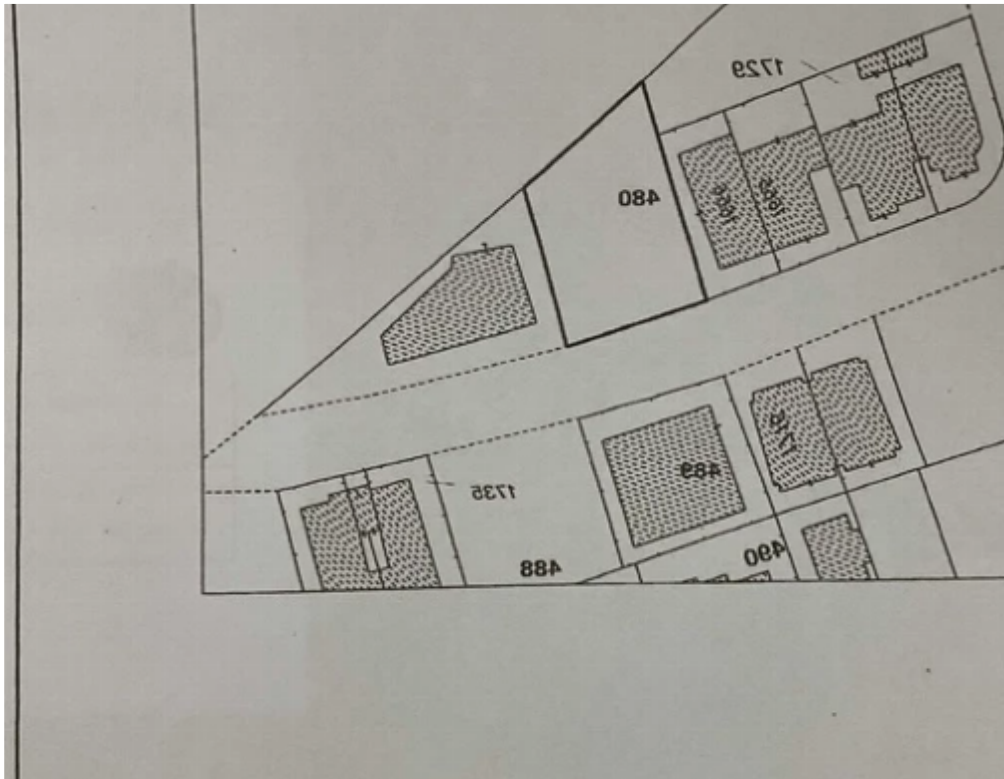

Offered at: € 170,000

Estate ID: 19982

Ref: ba4816572

Total plot's-land's area: **300 m²**

Coverage: **120 %**

Available from: **2024-03-30**

Offered at: **170,000**

Type: **Residential**

image not found or type unknown

Planning zone: **Residential**

Plot of land for sale in Larnaca, Anorthosi training fields. Details: Planning zone: KA4 (residential) Plot area: 300 square meters Coverage: 0.5 Density: 1.2 (350 build area) No. of floors: 3+ basement Height: 13.5 max. Sale by owner No agents please!...