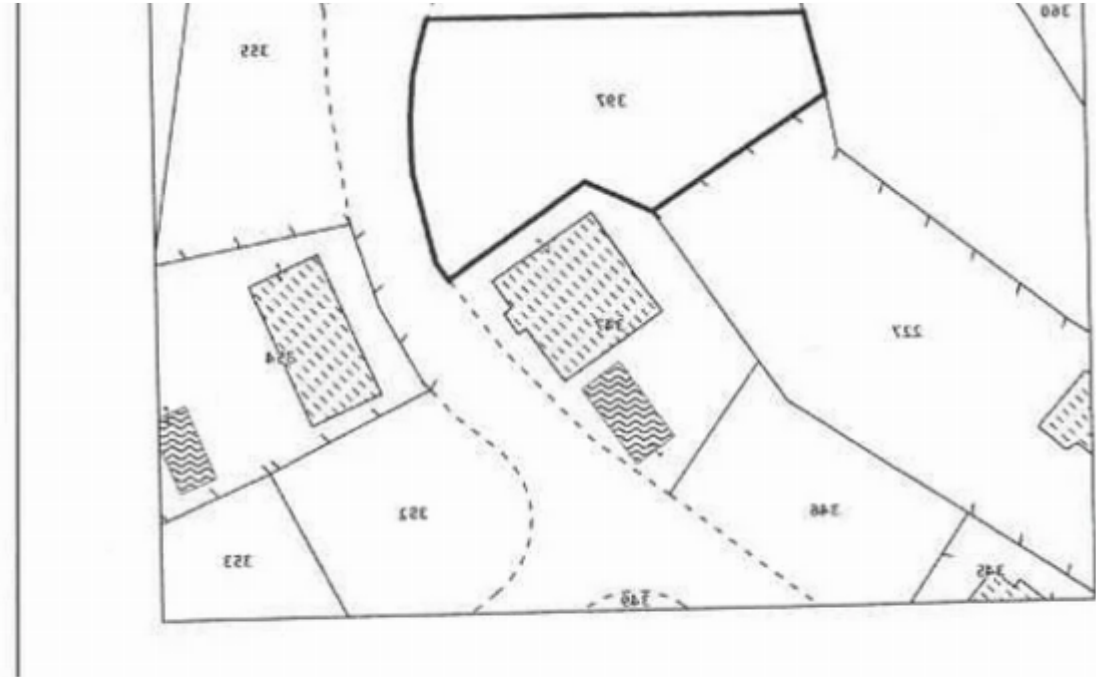

Estate ID: 20530

Ref: ba4654151

Total plot's-land's area: **1016 m²**

Density: **20 %**

Available from: **2024-03-30**

Offered at: **245,000**

Type: **Residential**

Plot in Parekklesia for sale 1016 sq meters 20% allowed build Sea view, quiet location Sold with project: 1 story 187sq meters, 3 bedroom, 2 car garage, sauna Project has all permissions, paid for, and ready to build. (Just to get permissions took 6+ months! You would be saving yourself a lot of time). Because building permit was obtained prior to the law change, the government tax on the building will be 5%, instead of new rate of 19% according to the implemented new law in 2023. Big saving if you use an existing permit to build! The plot has a clean title. No VAT Price: 245 000 Eur Government TAX: It is best to check with your Lawyer if you are required to pay Tax in this si...