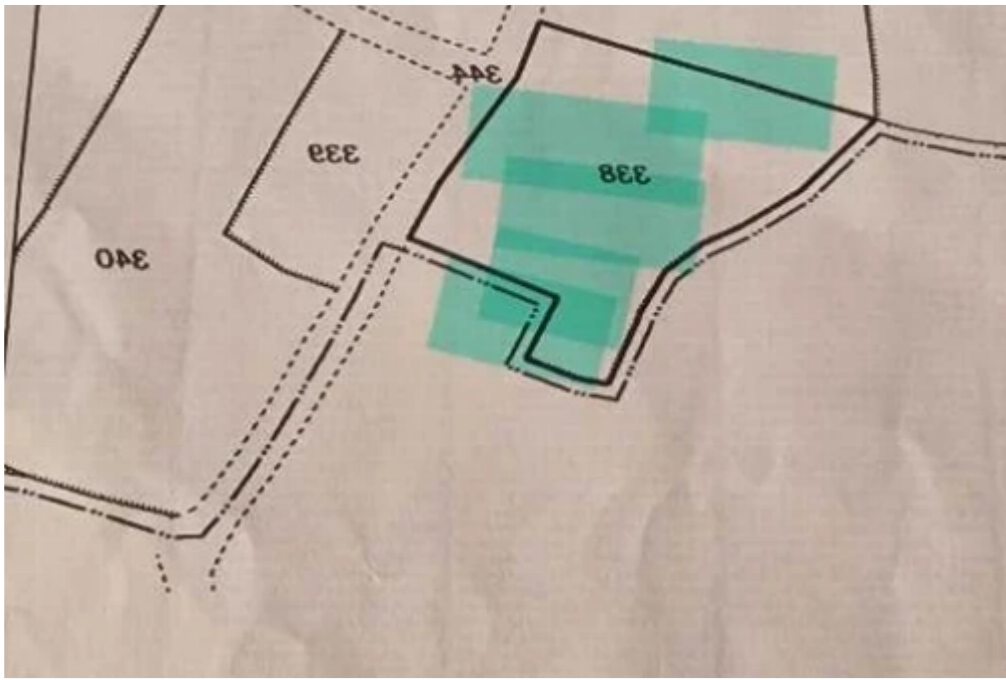

Estate ID: 20590

Ref: ba4711908

Total plot's-land's area: **4000 m²**

Available from: **2024-03-30**

Offered at: **55,000**

Type: **Agricultural**

""agricultural field near to residential zone full of tonsil trees with road access""...