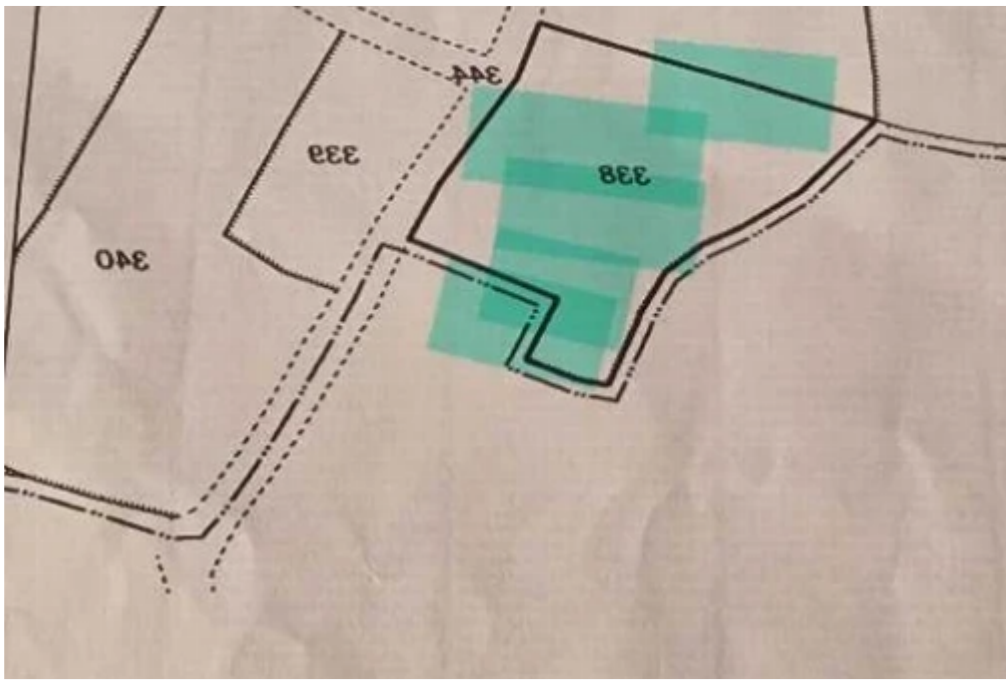

Ref: ba4711908

Total plot's-land's area: **4000 m²**

Available from: **2024-03-30**

Offered at: **55,000**

Type: **Agricultural**

""agricultural field near to residential zone full of tonsil trees with road access""...