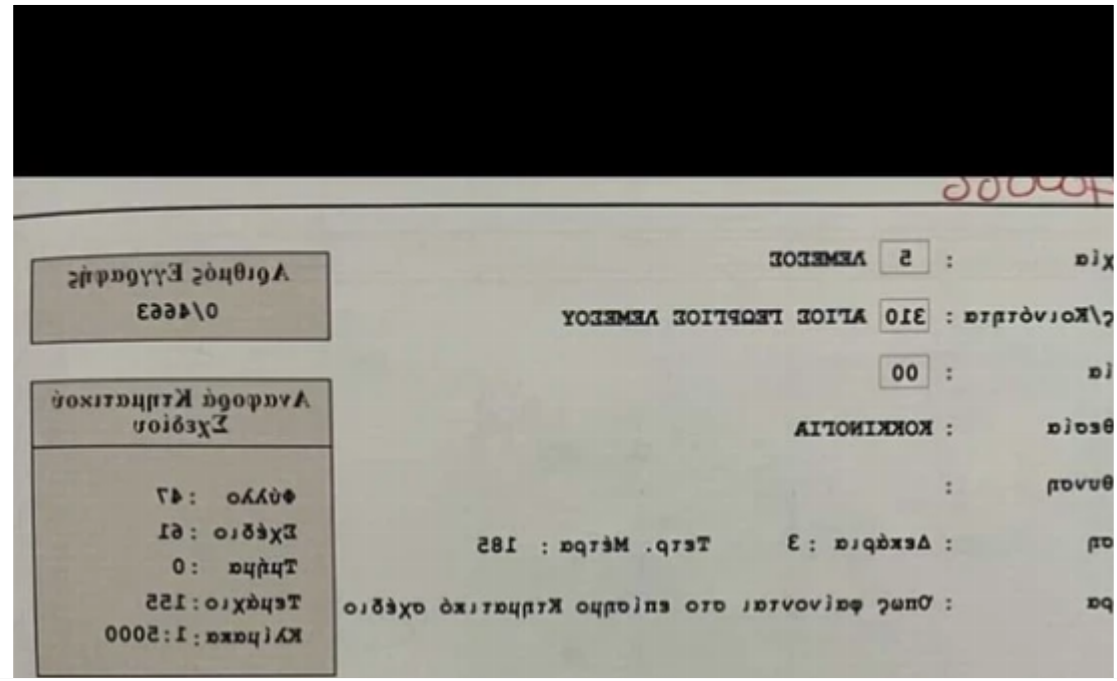

(Share) Agricultural land 185 m²

€60.000

Limassol, Lofou-4716 , Cyprus

This ad is presented by listings admin, under supervision from ,
Licensed Real Estate Agent Reg no: 1234, Lic no: 603/E

Offered at: €60,000

Estate ID: 21094

Ref: ba4295401

Total plot's-land's area: **30185 m²**

Available from: **2024-03-30**

Offered at: **60,000**

Type: **Agricultural**

Planning zone: **xwrafi**

Field near the village of Lofou. It is in a non-residential zone with a stream and water nearby. 30 & 185 sqm...