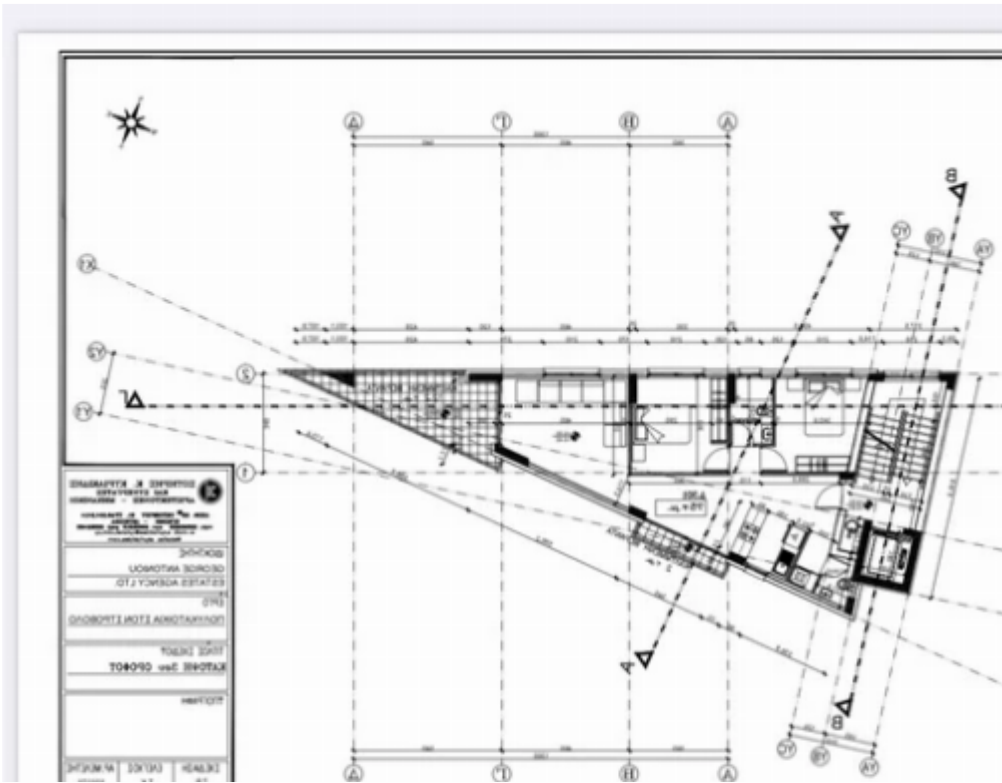

Offered at: € 220,000

Estate ID: 21121

Ref: ba5104629

Total plot's-land's area: **328 m²**

Available from: **2024-03-30**

Offered at: **220,000**

Type: **Residential**

""Plot with architecture plans and licence for building of 300 m2""...