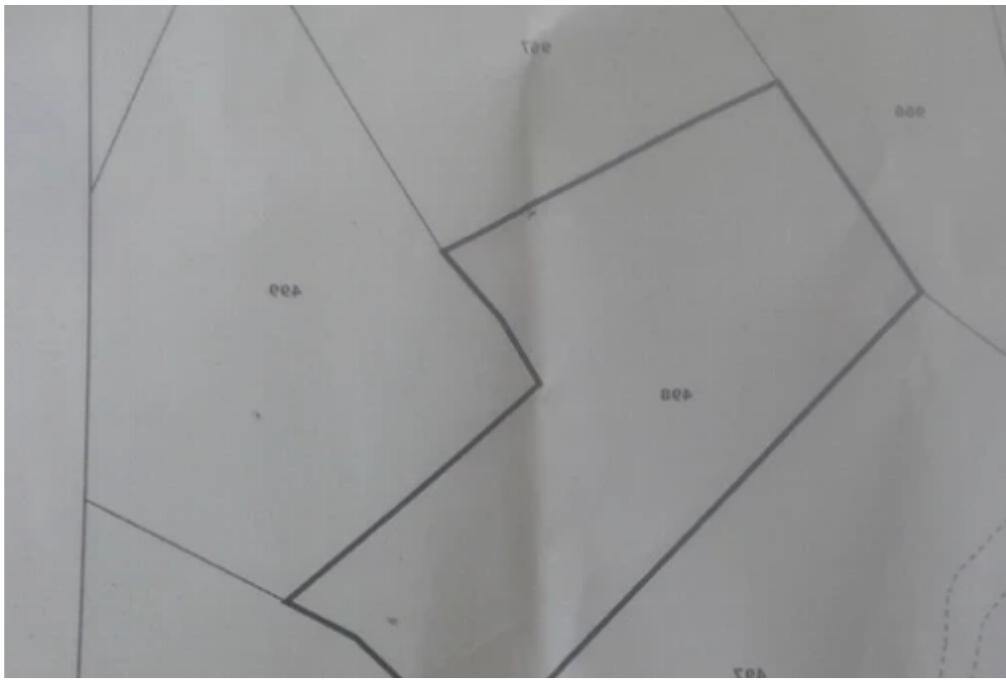

Total plot's-land's area: **2713 m²**

Coverage: **25 %**

Density: **40 %**

Available from: **2024-03-30**

Offered at: **160,000**

Type: **Residential**

""residential plot 20 minutes drive to limassol""...

Estate on map: