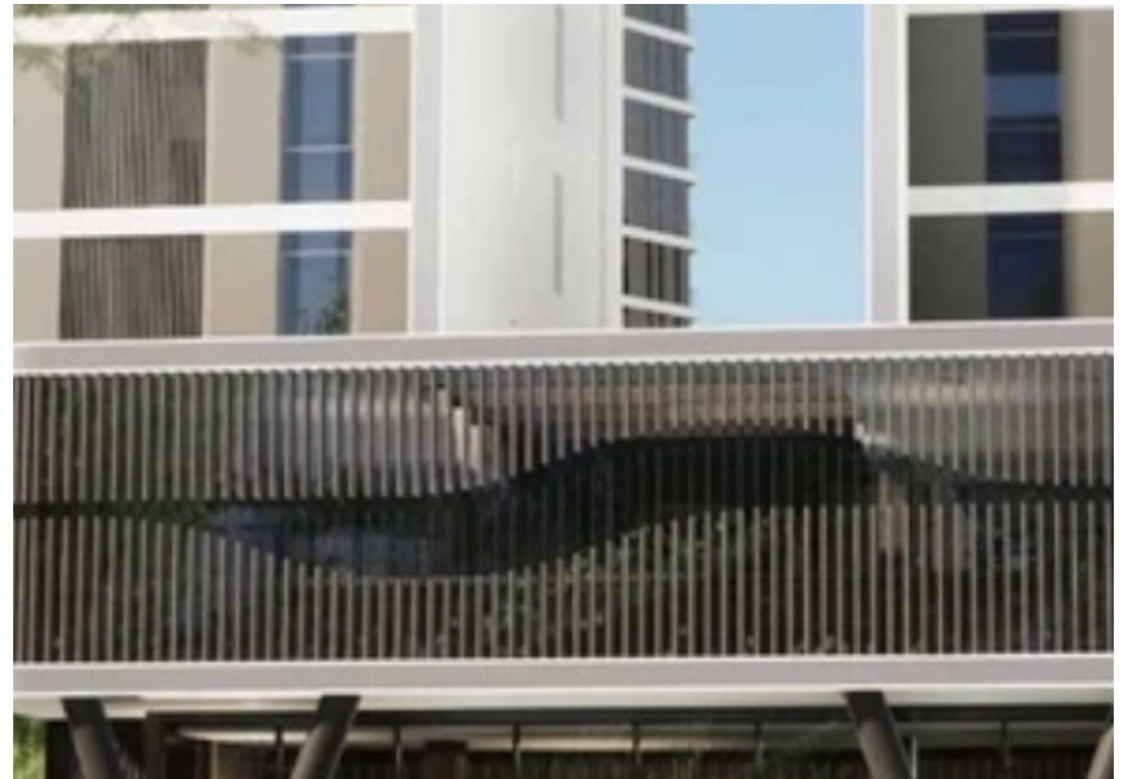

Limassol property ultra-modern office €11.000

Limassol, Olympic-Residence-World-Trade-Center-Era-Neapoli-3107
, Cyprus

This ad is presented by listings admin, under supervision from ,
Licensed Real Estate Agent Reg no: 1234, Lic no: 603/E

Offered at: € 11,000

Estate ID: 22590

Ref: ba4993437

NET internal area: **99**

Available from: **2024-03-30**

Offered at: **11,000**

Type: **Office**

15160 The contemporary office exudes elegance in Limassol's prestigious Neapolis district. Nestled within a stunning beachfront building, this ultra-modern office space offers a unique blend of sophistication and functionality. The bustling public space extending from the entrance of the development to the centre of the two front towers. Restaurants, bars and shops combine to create a thriving hub that can be enjoyed by everyone. Unparalleled quality with high-end specifications throughout the office. From state-of-the-art technology infrastructure to luxurious finishes, every detail is crafted for a superior work atmosphere. Internal area: 79 m2 Covered veranda: 20 m2...