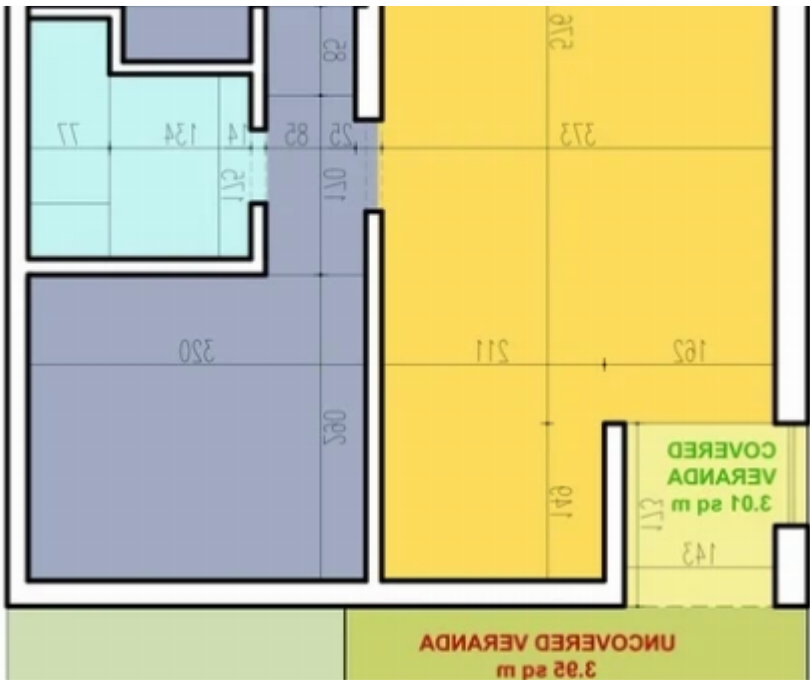

Estate ID: 22878

Ref: ba4530786

NET internal area: **80**

Bathrooms: **1**

Bedrooms: **2**

Parking spaces: **Uncovered cars**

Available from: **2024-03-30**

Offered at: **1,500**

Type: **SemidetachedHouse**

Maria Villa is a two bedroom town house just 700 m away from the beach of Pissouri Bay with it's shops and restaurants. The cozy property is bordered by an abundance of mature foliage and flowering shrubs in a very peaceful and private neighborhood. The property makes use of a crystal clear common pool just nearby. Contact....