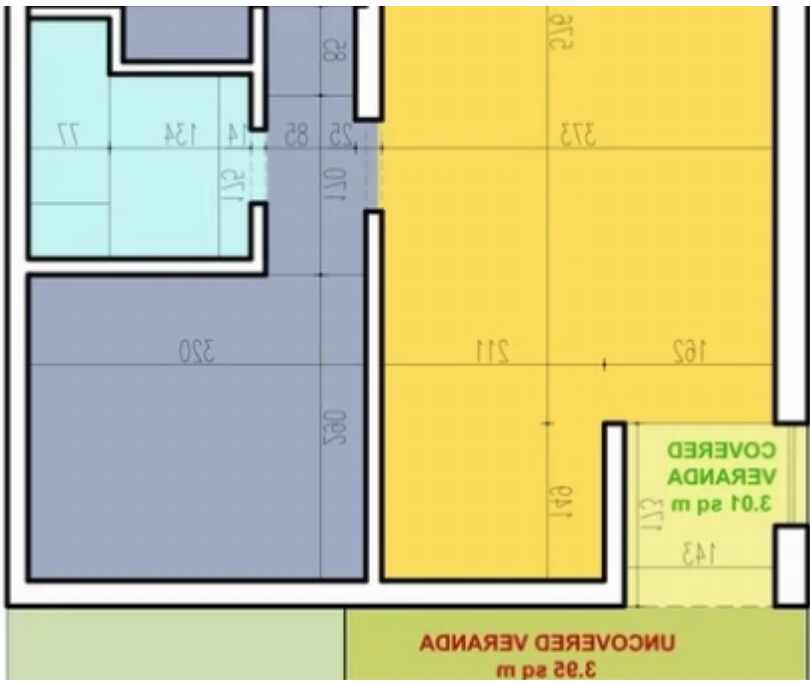

**Estate ID:** 22878

**Ref:** ba4530786

Bathrooms: **1**

Bedrooms: **2**

Parking spaces: **Uncovered cars**

Available from: **2024-03-30**

Offered at: **1,500**

Type: **SemidetachedHouse**

....."Maria Villa is a two bedroom town house just 700 m away from the beach of Pissouri Bay with it's shops and restaurants. The cozy property is bordered by an abundance of mature foliage and flowering shrubs in a very peaceful and private neighborhood. The property makes use of a crystal clear common pool just nearby. Contact."....."