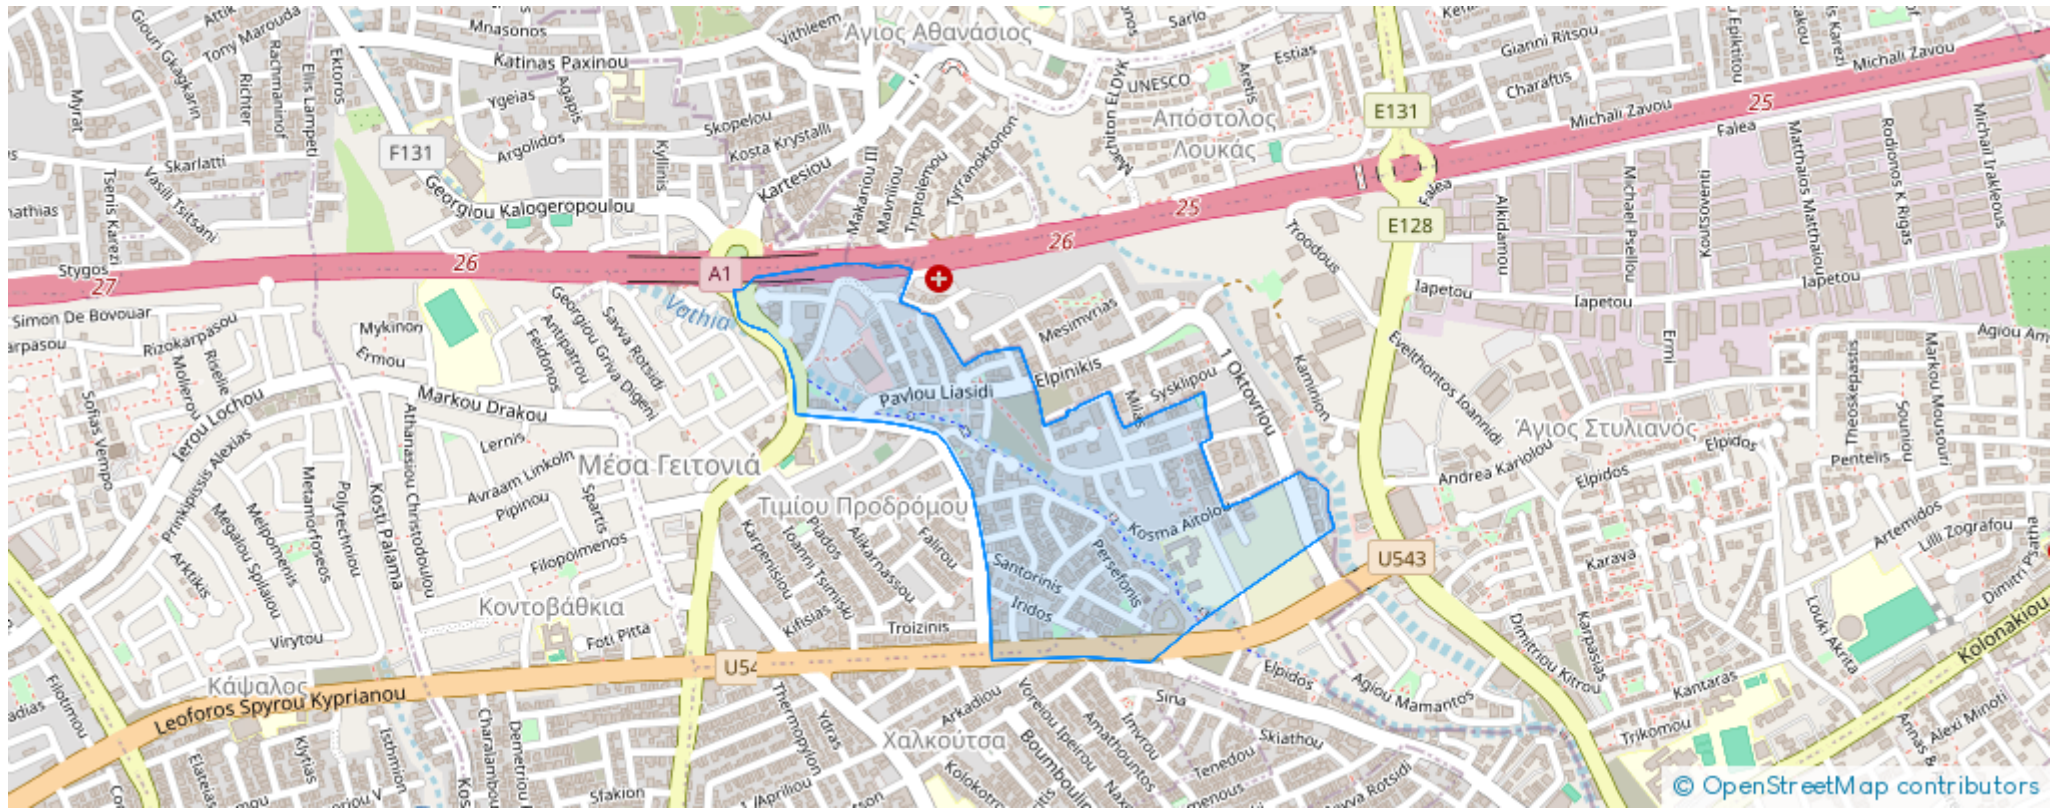

Estate on map: