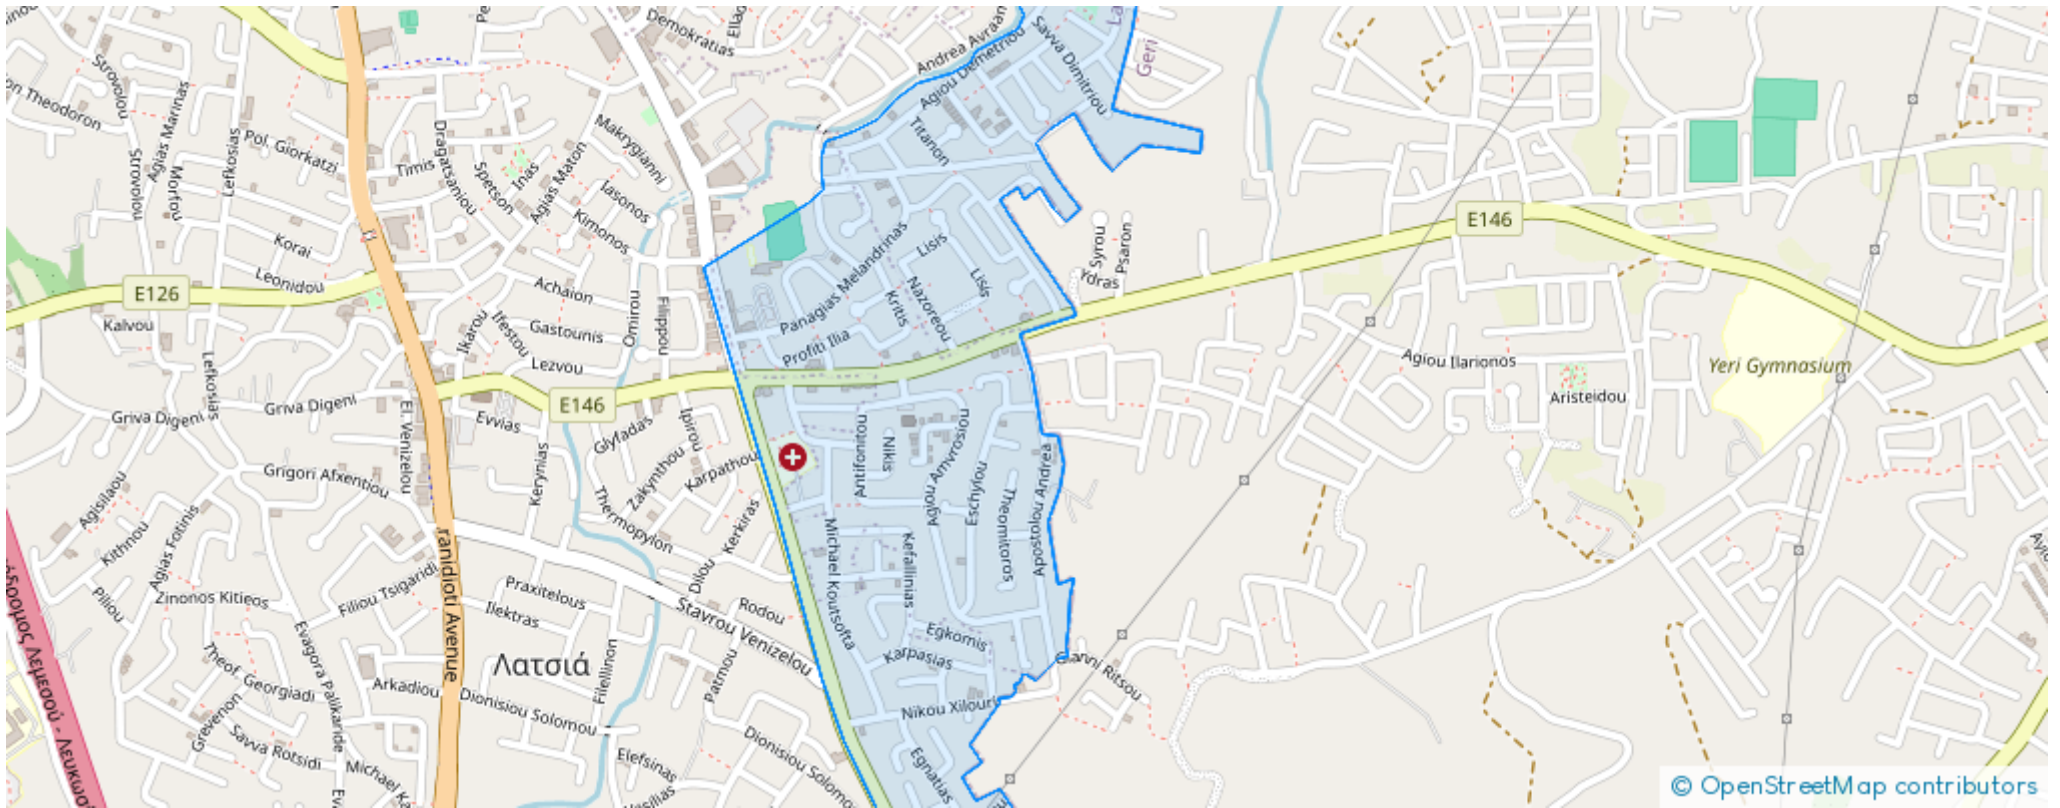

# Estate on map:

**Website:** [realty.com.cy/p/\(share\)-residential-land-604-m2-  
€165.000-ba5186824](https://realty.com.cy/p/(share)-residential-land-604-m2-€165.000-ba5186824)

**Email:** [info@rimatech.com.cy](mailto:info@rimatech.com.cy)