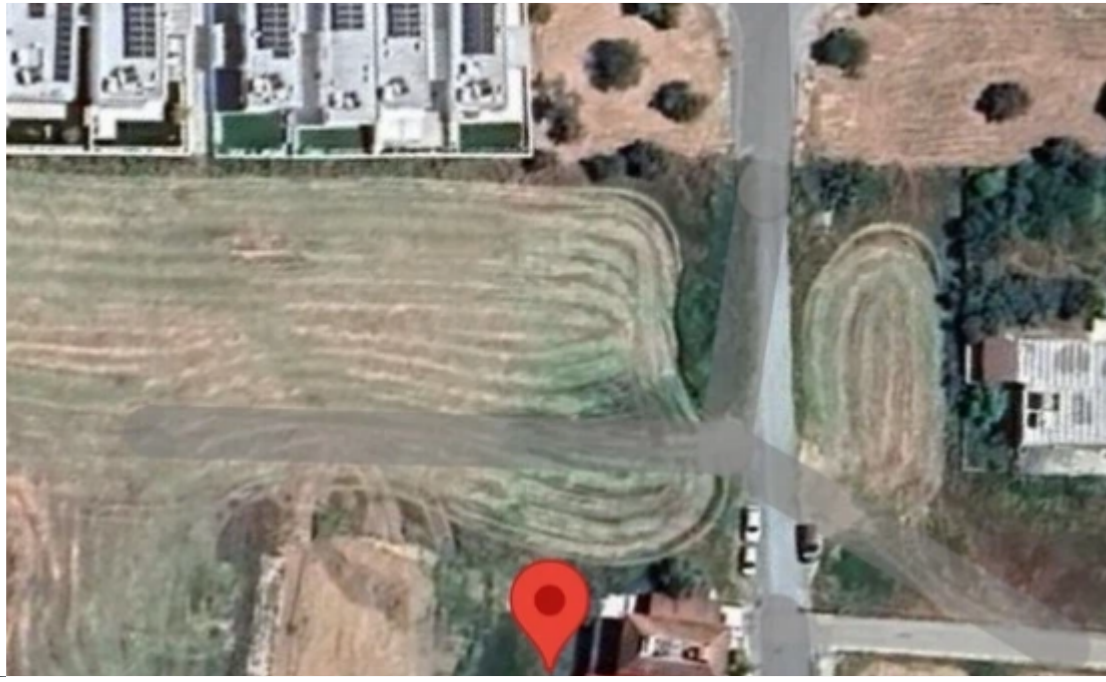

**Offered at:** € 165,000

**Estate ID:** 25067

**Ref:** ba5186824

Total plot's-land's area: **604 m²**

Coverage: **45 %**

Density: **80 %**

Available from: **2024-04-02**

Offered at: **165,000**