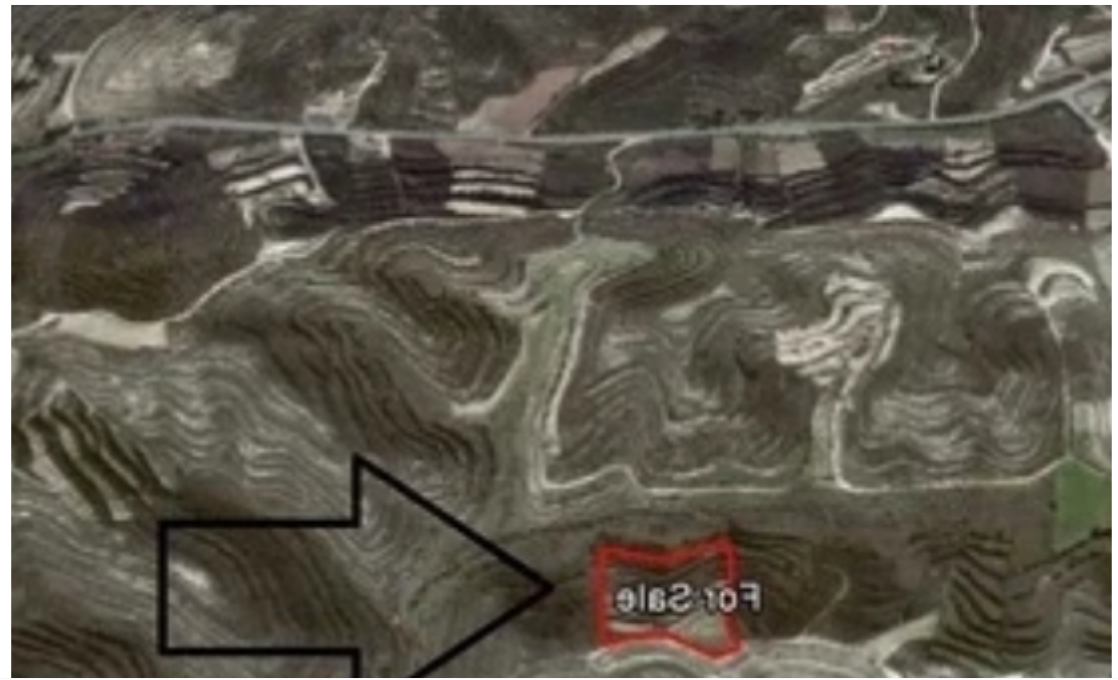

**Offered at:** € 32,000

**Estate ID:** 26579

**Ref:** ba4683608

Total plot's-land's area: **9365 m<sup>2</sup>**

Coverage: **10 %**

Density: **10 %**

Available from: **2024-04-16**

Offered at: **32,000**

Type: **Agricultural**

""9365 sqm of agricultural land in Pachna, Limassol. Looking for the perfect plot of land to grow your crops, have your own farm, built a small house or just make an investment? Look no further than this beautiful agricultural plot! Located in a prime location on the top of a hill, this plot offers the perfect combination of fertile soil, amazing views and ideal climate to grow a variety of crops. The plot is conveniently located away from major roads and highways, making a perfect escape from the busy town lifestyle. In addition, the surrounding community is supportive of agriculture and provides a great network of resources for farmers. Sold directly by the owner. Feel free to ask ...