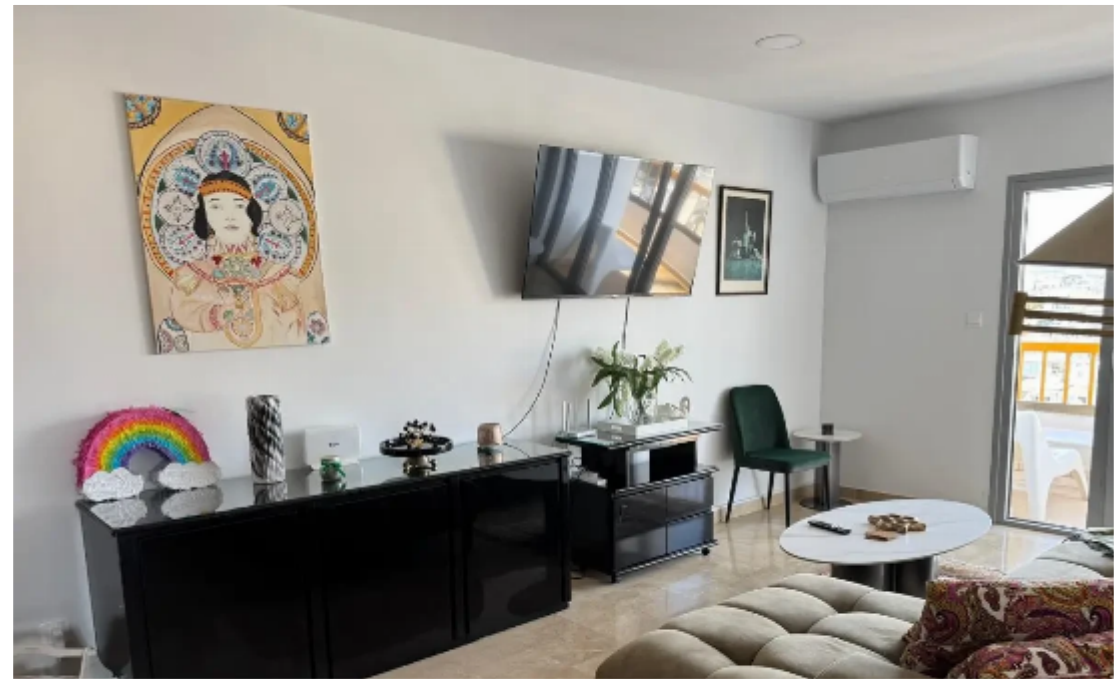

2-bedroom apartment to rent

Limassol, Trilogy-Complex-Neapoli-3106 , Cyprus

This ad is presented by listings admin, under supervision from ,
Licensed Real Estate Agent Reg no: 1234, Lic no: 603/E

Offered at: €3,000

Estate ID: 27963

Ref: MLS-48971

Bathrooms: **2**

Bedrooms: **2**

Available from: **2026-04-10**

Offered at: **3,000**

Type: **Penthouse**

?? Luxury Penthouse with Panoramic Views | Limassol ???? Prime Location – Limassol:• 11th floor penthouse offering breathtaking sea and mountain views• Premium building in a sought-after central location? Property Highlights:• 2 Bedrooms with Ensuite Bathrooms + Guest Bathroom• 144m² Spacious Penthouse Layout• Fully Furnished – Elegant and move-in ready ??• Penthouse Exclusive – Top-floor luxury living? Exceptional Features:?? Panoramic Sea & Mountain Views – Uninterrupted vistas ??? Premium Finishes – High-quality materials throughout?? Private Penthouse Setting – Ultimate privacy and exclusivity?? Modern C...