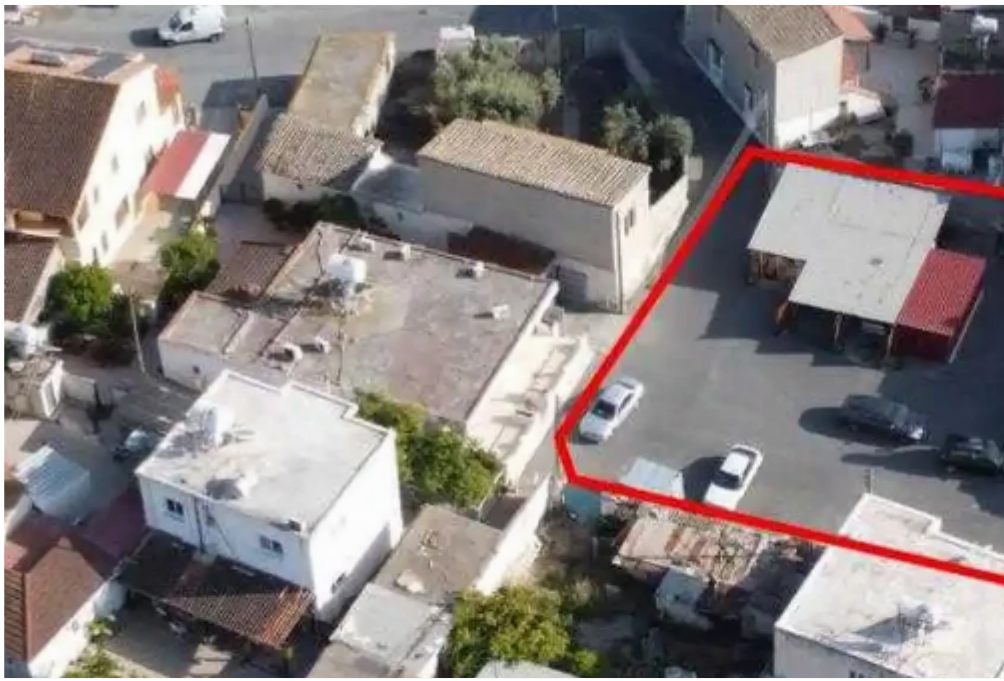

Residential land 626 m²

Larnaka, Apos-Lukas-Center-Aradippou-7104 , Cyprus

This ad is presented by listings admin, under supervision from ,
Licensed Real Estate Agent Reg no: 1234, Lic no: 603/E

Offered at: €99,750

Estate ID: 28075

Ref: ba4165574

Total plot's-land's area: **626 m²**

Coverage: **70 %**

Density: **120 %**

Available from: **2026-04-10**

Offered at: **99,750**

Type: **Residential**

""The property is a residential plot in Aradippou. It is located 125m from Apostolos Loukas church and 20m from Petraki Kyprianou street. The plot has an area of 626sqm and 49m road frontage. It offers close proximity to all amenities and easy access to Larnaca - Agia Napa highway.""...