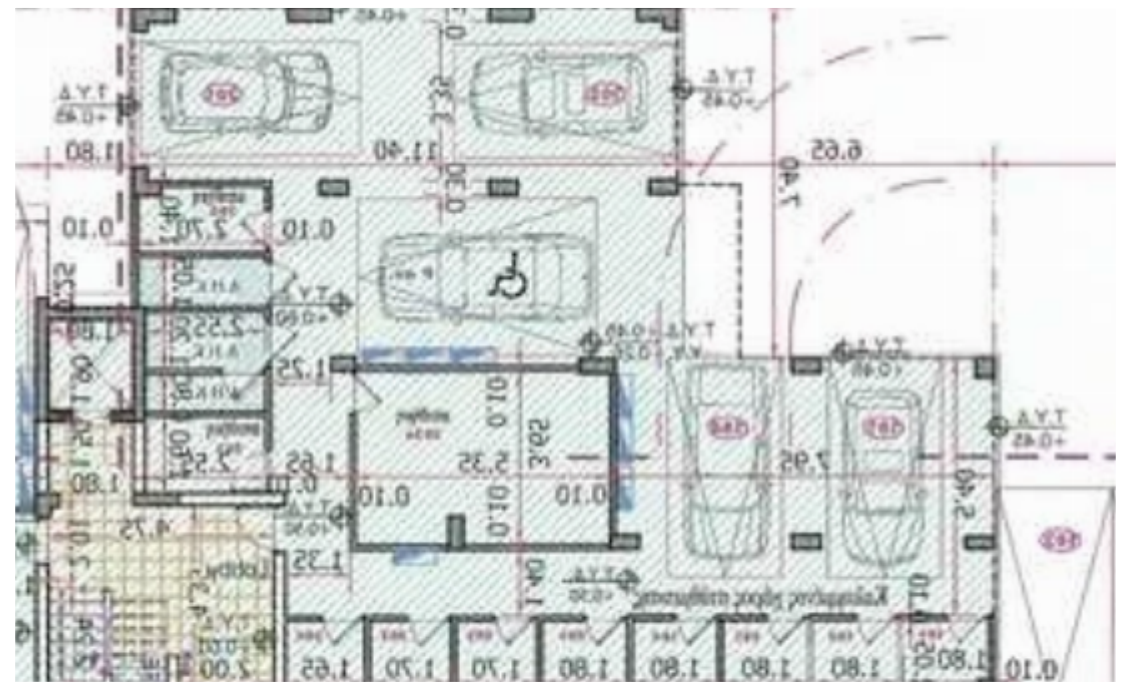

**Offered at:** €735,000

**Estate ID:** 28085

**Ref:** ba6050518

Total plot's-land's area: **1047 m<sup>2</sup>**

Coverage: **45 %**

Density: **80 %**

Available from: **2026-04-10**

Offered at: **735,000**