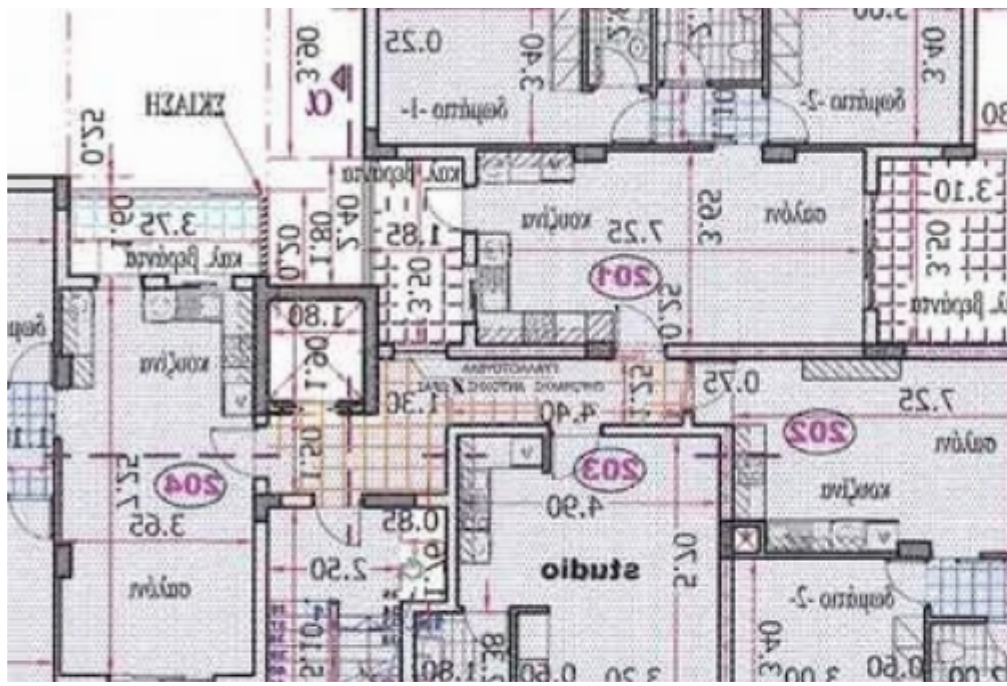

**Offered at:** €735,000

**Estate ID:** 28085

**Ref:** ba6050518

Total plot's-land's area: **1047 m<sup>2</sup>**

Coverage: **45 %**

Density: **80 %**

Available from: **2026-04-10**

Offered at: **735,000**