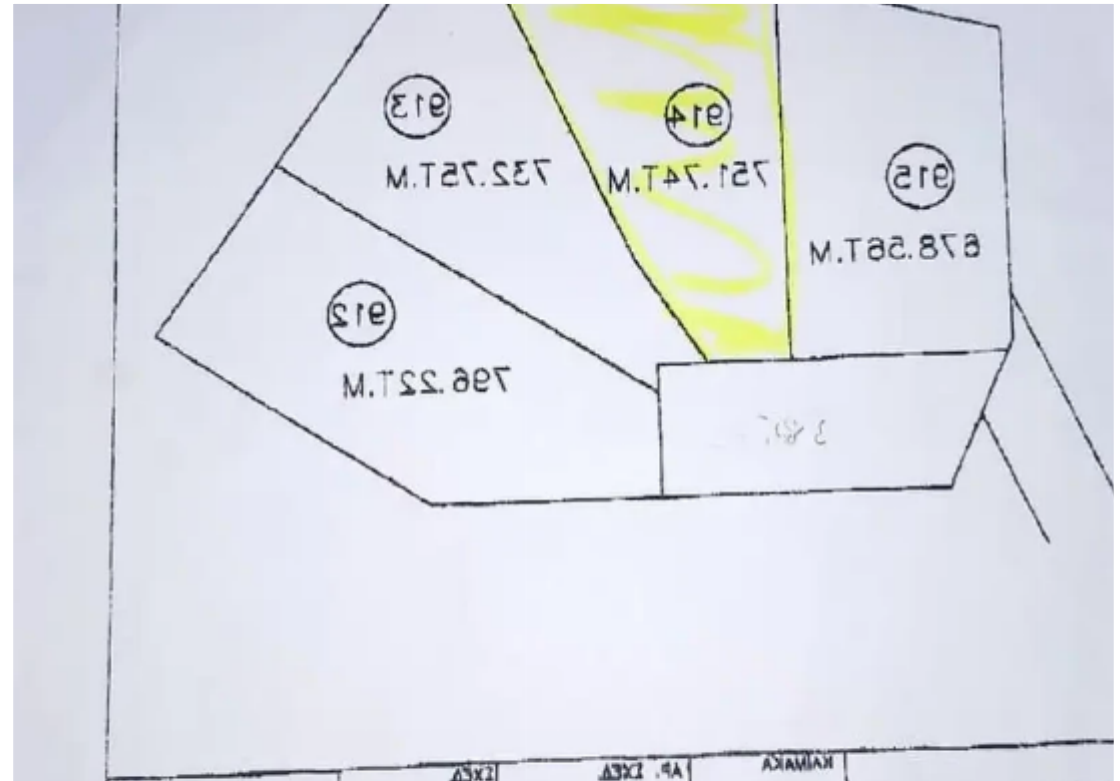

**Offered at:** € 105,000

**Estate ID:** 28171

**Ref:** ba5219788

Total plot's-land's area: **700 m<sup>2</sup>**

Coverage: **50 %**

Density: **50 %**

Available from: **2024-04-19**

Offered at: **105,000**