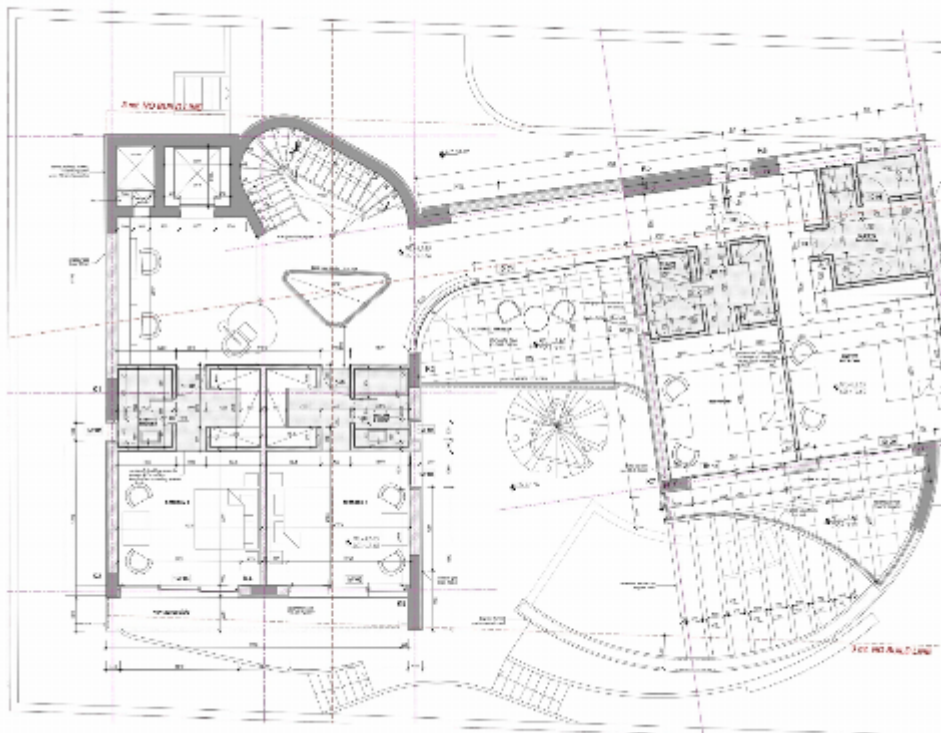

Offered at: € 4,300,000

Estate ID: 28197

Ref: MLS-33974

Bathrooms: **5+**

Bedrooms: **5**

Available from: **2026-04-10**

Offered at: **4,300,000**

Type: **Villa**

Veranda: **85 m²**

Indulge in the ultimate Mediterranean lifestyle with this brand-new luxury villa for sale in Limassol, ideally located in the exclusive Potamos Germasogeias area, just 250 meters from the beach and the serene eucalyptus forest of Dasoudi Park. This stunning property is a rare find for those looking to buy a villa in Limassol near the sea, blending contemporary architecture, top-tier engineering, and exceptional location into one extraordinary opportunity. Spread across four levels (including a roof garden), the villa offers more than 500 sqm of indoor covered space, featuring 5+ spacious bedrooms, all with en-suite bathrooms, two elegant living areas, a modern kitchen, a dining room, and a de...