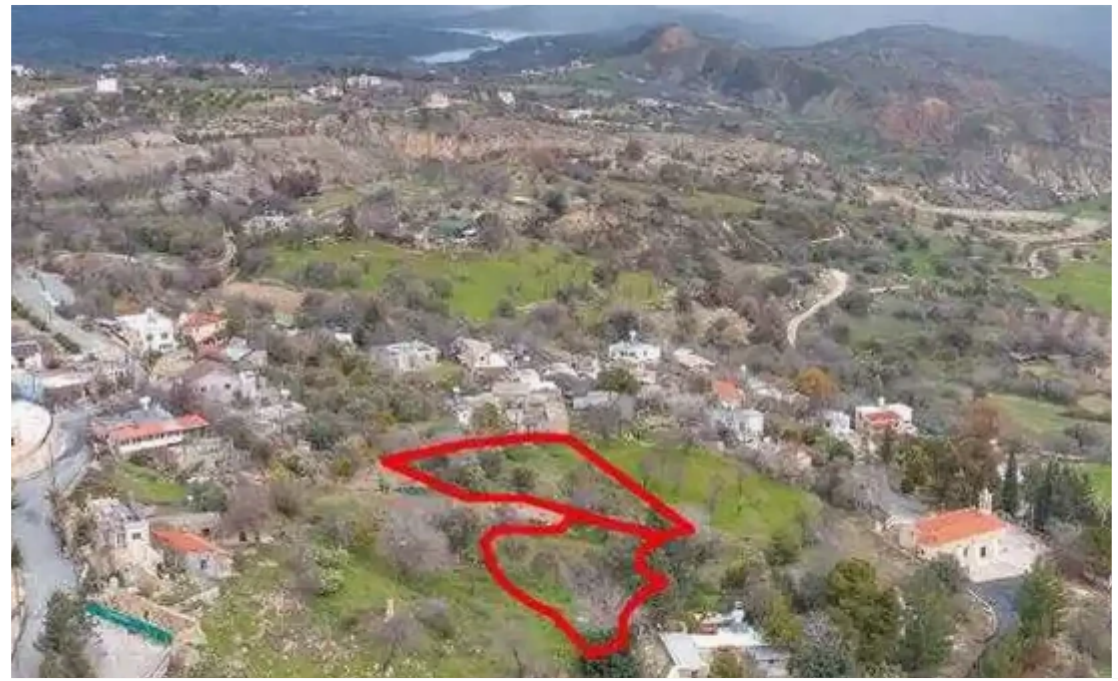

Residential land 2544 m²

Paphos, Drymou-8742 , Cyprus

This ad is presented by listings admin, under supervision from ,
Licensed Real Estate Agent Reg no: 1234, Lic no: 603/E

Offered at: € 46,000

Estate ID: 28212

Ref: ba4049585

Total plot's-land's area: **2544 m²**

Coverage: **50 %**

Density: **90 %**

Available from: **2026-04-10**

Offered at: **46,000**

Type: **Residential**

""""The asset consists of two continuous residential fields in Drymou. It is located 50m from the village center and 65m from the main road Drymou-Lasa. As unified the field abuts onto a registered dirt road with a total frontage of 50m. The asset has a total area of 2,544sqm."""" ...