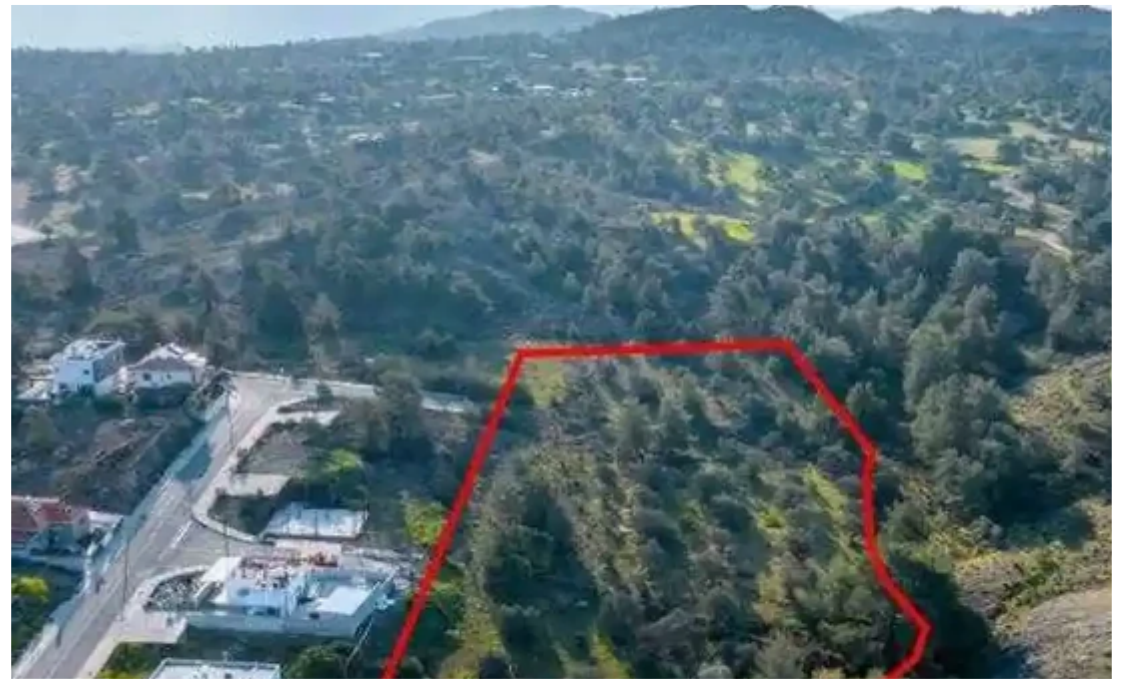

Ref: ba4969427

Total plot's-land's area: **12375 m²**

Coverage: **35 %**

Density: **60 %**

Available from: **2026-04-10**

Offered at: **375,000**

Type: **Residential**

""""""The property is a residential field in Kornos. It is located 440m from Nicosia-Limassol highway. The property has a land area of 12,375sqm and offers close proximity to amenities such as a school, grocery stores, restaurants and cafes and easy access to the highway.""""""...