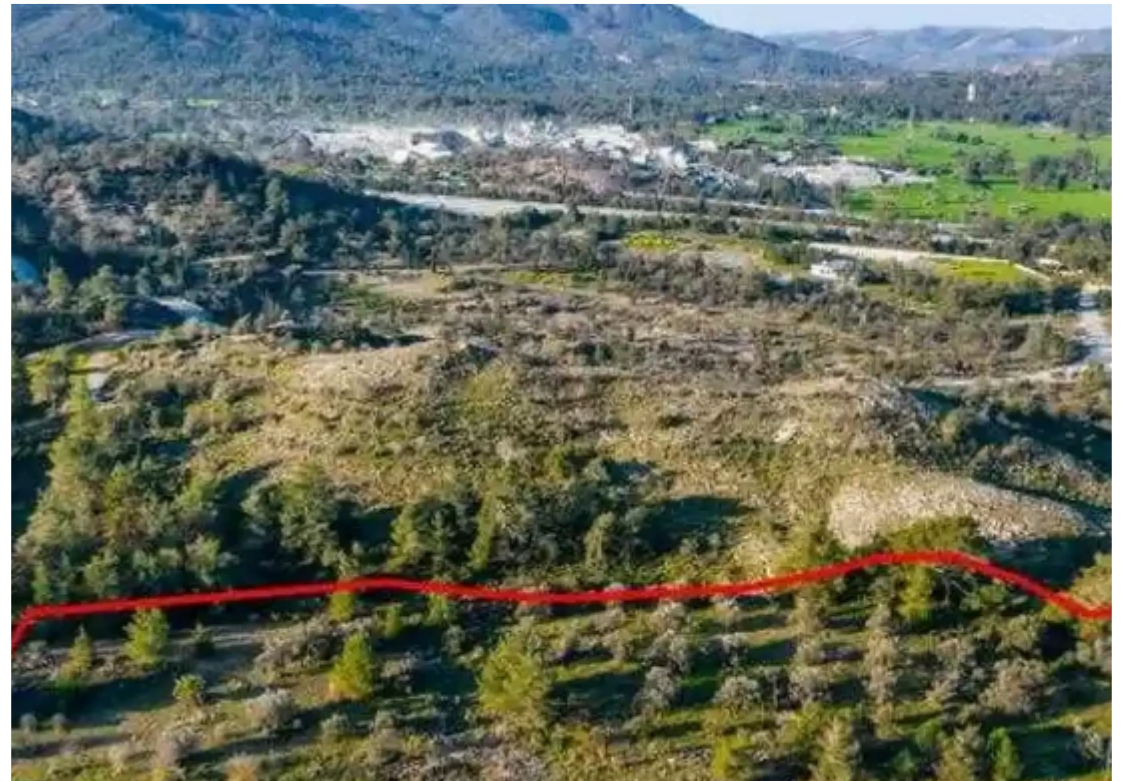

Ref: ba4969427

Total plot's-land's area: **12375 m²**

Coverage: **35 %**

Density: **60 %**

Available from: **2026-04-10**

Offered at: **375,000**

Type: **Residential**

""""""The property is a residential field in Kornos. It is located 440m from Nicosia-Limassol highway. The property has a land area of 12,375sqm and offers close proximity to amenities such as a school, grocery stores, restaurants and cafes and easy access to the highway.""""""...