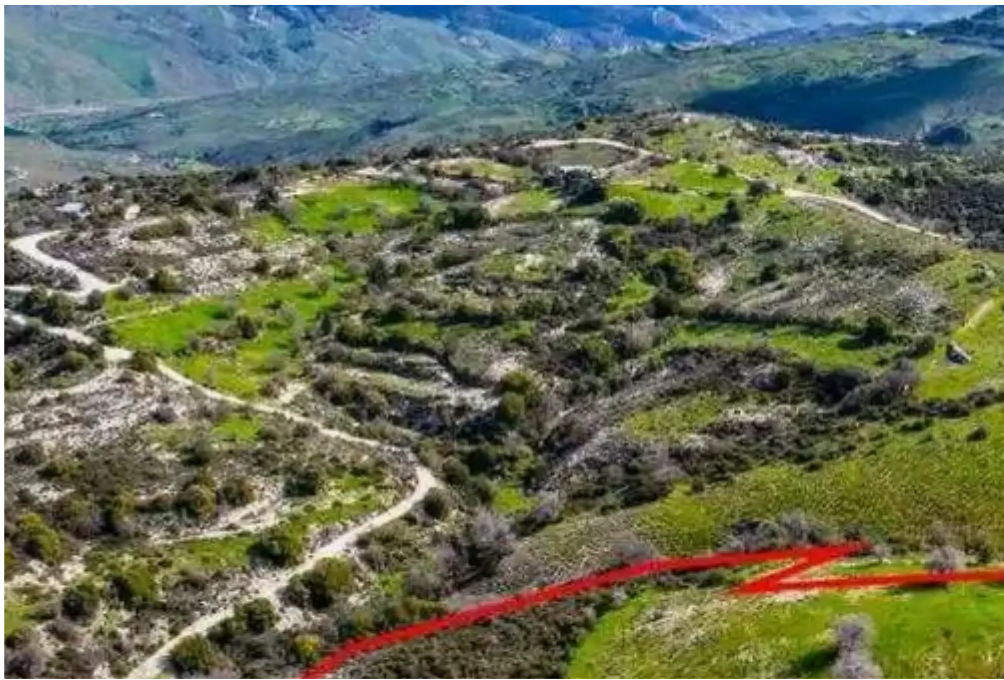

Agricultural land 12041 m²

Paphos, Salamiou-8620 , Cyprus

This ad is presented by listings admin, under supervision from ,
Licensed Real Estate Agent Reg no: 1234, Lic no: 603/E

Offered at: €9,500

Estate ID: 28532

Ref: ba4955202

Total plot's-land's area: **12041 m²**

Coverage: **10 %**

Density: **10 %**

Available from: **2026-04-10**

Offered at: **9,500**

Type: **Agricultural**

""""The property is a shared (33.33%) agricultural field in Salamiou. It is located 1km from the centre of the village and 500m from the main road connecting Paphos-Salamiou. The field has a total area of 12,041sqm (the corresponding area is approximately 4,014sqm). It offers nice views of the surrounding area.""""...