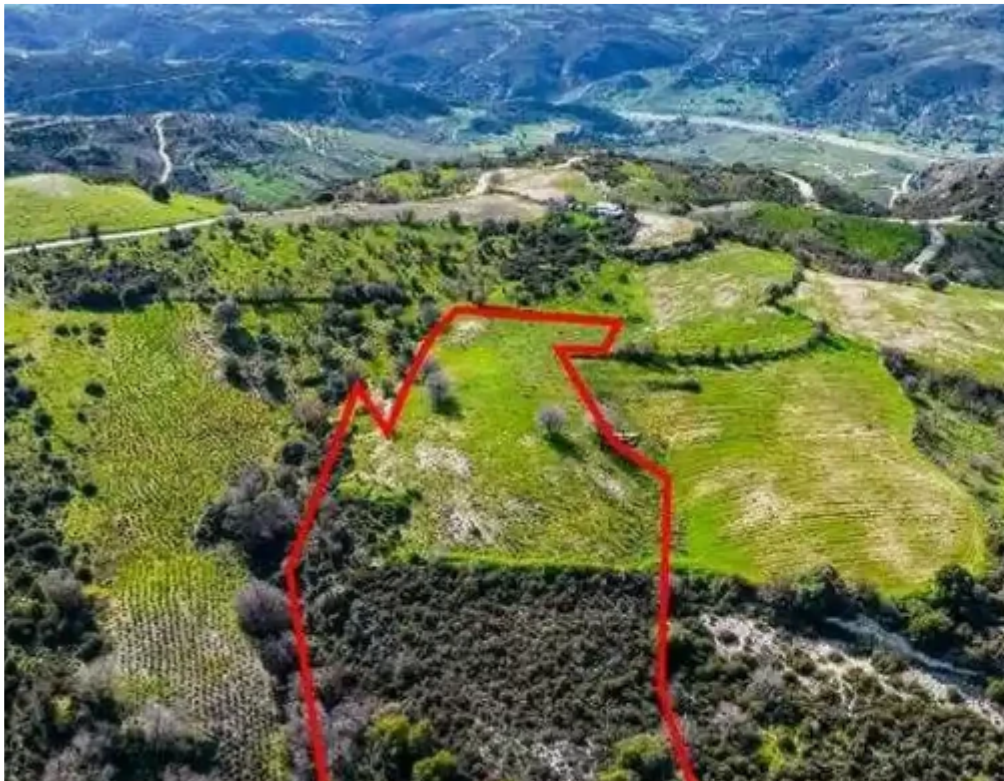

Agricultural land 12041 m²

Paphos, Salamiou-8620 , Cyprus

This ad is presented by listings admin, under supervision from ,
Licensed Real Estate Agent Reg no: 1234, Lic no: 603/E

Offered at: €9,500

Estate ID: 28532

Ref: ba4955202

Total plot's-land's area: **12041 m²**

Coverage: **10 %**

Density: **10 %**

Available from: **2026-04-10**

Offered at: **9,500**

Type: **Agricultural**

""""The property is a shared (33.33%) agricultural field in Salamiou. It is located 1km from the centre of the village and 500m from the main road connecting Paphos-Salamiou. The field has a total area of 12,041sqm (the corresponding area is approximately 4,014sqm). It offers nice views of the surrounding area.""""...