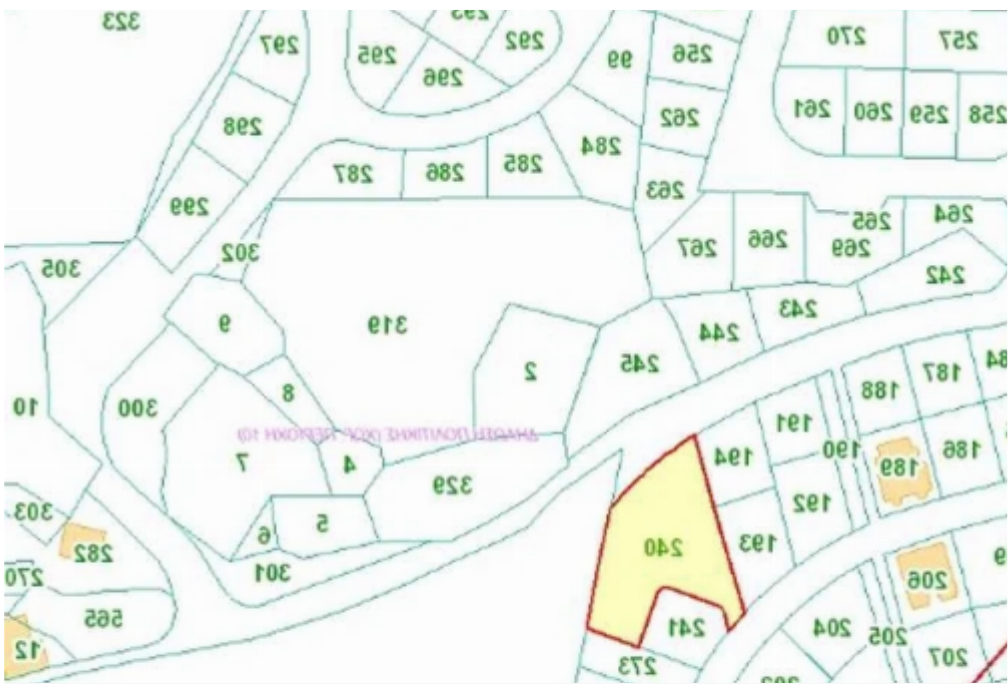

**Estate ID:** 28602

**Ref:** ba5885282

Total plot's-land's area: **1798 m<sup>2</sup>**

Coverage: **45 %**

Available from: **2026-04-10**

Offered at: **540,000**

Type: **Residential**

""Plot with clear view of Episcopi Bay Near Episcopiana Hotel""...

## Estate on map:

image not found or type unknown

**Website:** [realty.com.cy/p/residential-land-1798-m<sup>2</sup>-ba5885282](https://realty.com.cy/p/residential-land-1798-m2-ba5885282)

**Email:** [om@liferealty.cy](mailto:om@liferealty.cy)