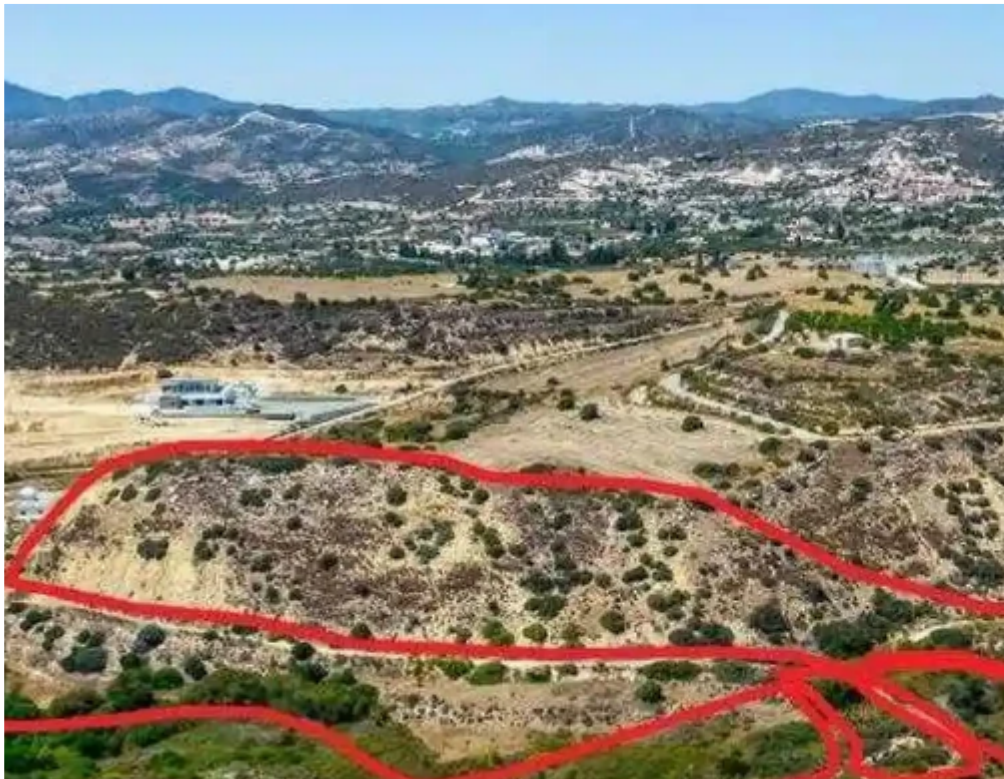

Agricultural land 30848 m²

Larnaka, Skarinou-7731 , Cyprus

This ad is presented by listings admin, under supervision from ,
Licensed Real Estate Agent Reg no: 1234, Lic no: 603/E

Offered at: € 130,000

Estate ID: 28615

Ref: ba4778020

Total plot's-land's area: **30848 m²**

Coverage: **6 %**

Density: **6 %**

Available from: **2026-04-10**

Offered at: **130,000**

Type: **Agricultural**

""""The property is three adjacent fields in Skarinou. Are located 400m from Limassol - Nicosia motorway and 1,4km from the center of Skarinou. The property has a total land area of 30,848sqm. The fields fall within the Z1 protection zone.""""...