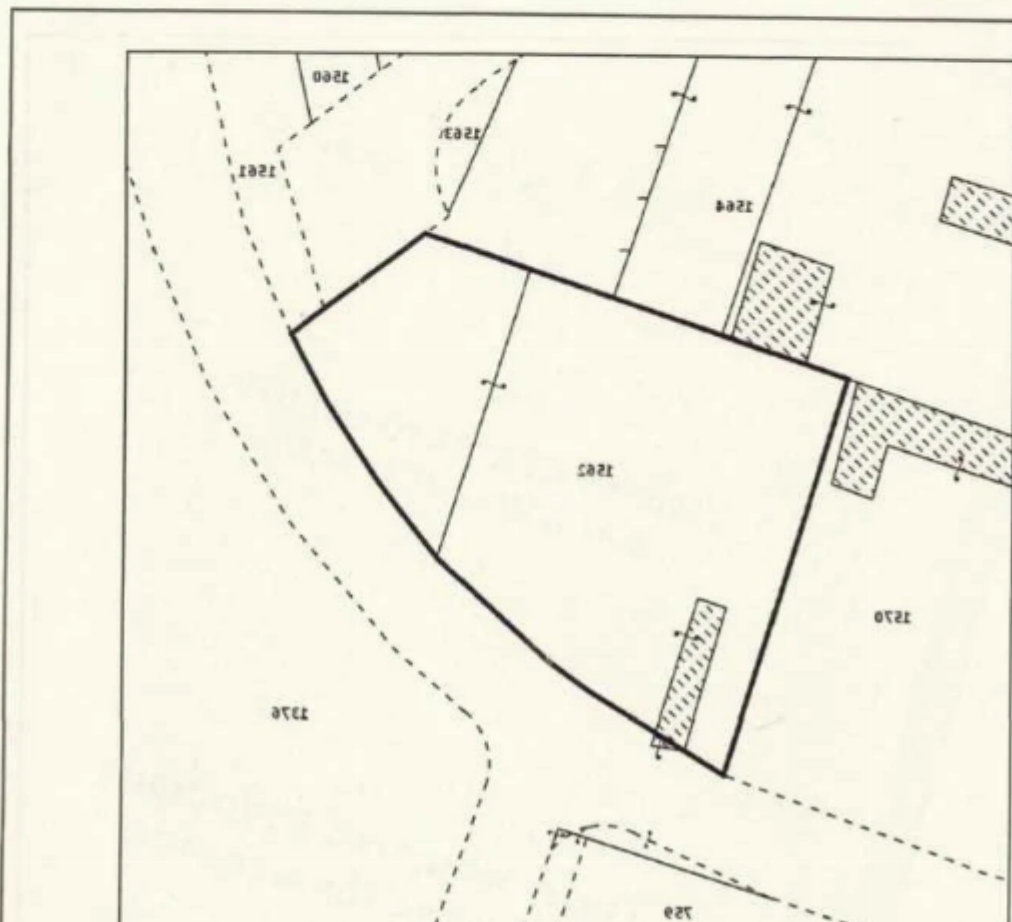

Residential land 2500 m²

Limassol, Trachoni-4651 , Cyprus

This ad is presented by listings admin, under supervision from ,
Licensed Real Estate Agent Reg no: 1234, Lic no: 603/E

Offered at: € 400,000

Estate ID: 28636

Ref: ba5695210