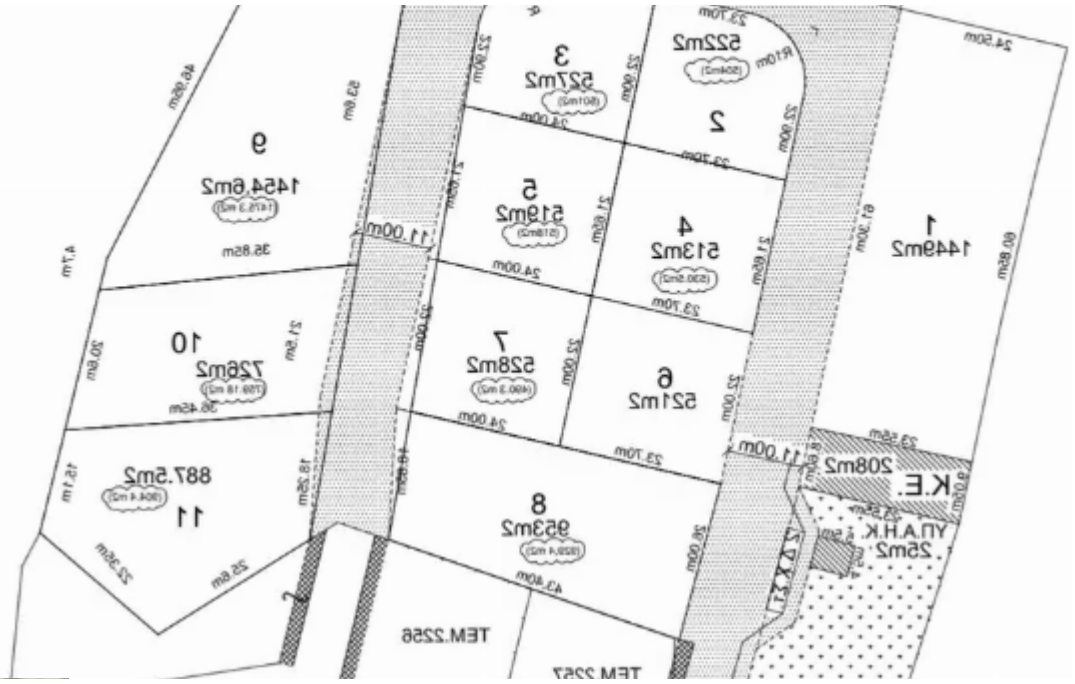

Offered at: € 490,000

Estate ID: 28719

Ref: ba5201527

Total plot's-land's area: **1500 m²**

Coverage: **80 %**

Density: **80 %**

Available from: **2024-04-22**

Offered at: **490,000**

Type: **Residential**

image not found or type unknown

Planning zone: **Na7**

**Plot no9 from plan ** 1500sqm residential Plot for sale...

Website: [realty.com.cy/p/\(share\)-residential-land-1500-m2-
€490.000-ba5201527](https://realty.com.cy/p/(share)-residential-land-1500-m2-€490.000-ba5201527)