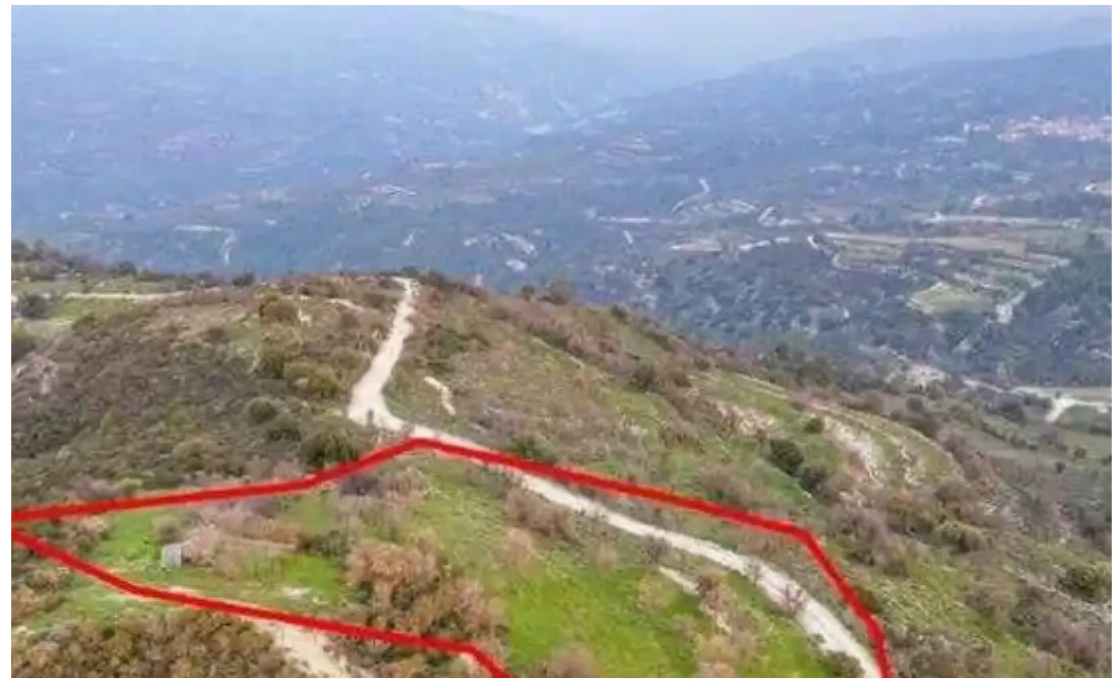

Agricultural land 4348 m²

Paphos, Salamiou-8620 , Cyprus

This ad is presented by listings admin, under supervision from ,
Licensed Real Estate Agent Reg no: 1234, Lic no: 603/E

Offered at: €5,500

Estate ID: 28745

Ref: ba4532832

Total plot's-land's area: **4348 m²**

Coverage: **10 %**

Density: **10 %**

Available from: **2026-04-10**

Offered at: **5,500**

Type: **Agricultural**

""""The property is a 62,5% share of an agricultural field in Salamiou. It is located 1km from Salamiou, 2km from Mesana and 1,2km from Salamiou-Kelokedara road. The field has a land area of 4,348sqm (the corresponding area is approximately 2,717.5sqm) and it is situated 50m from the nearest registered road to the east.""""...