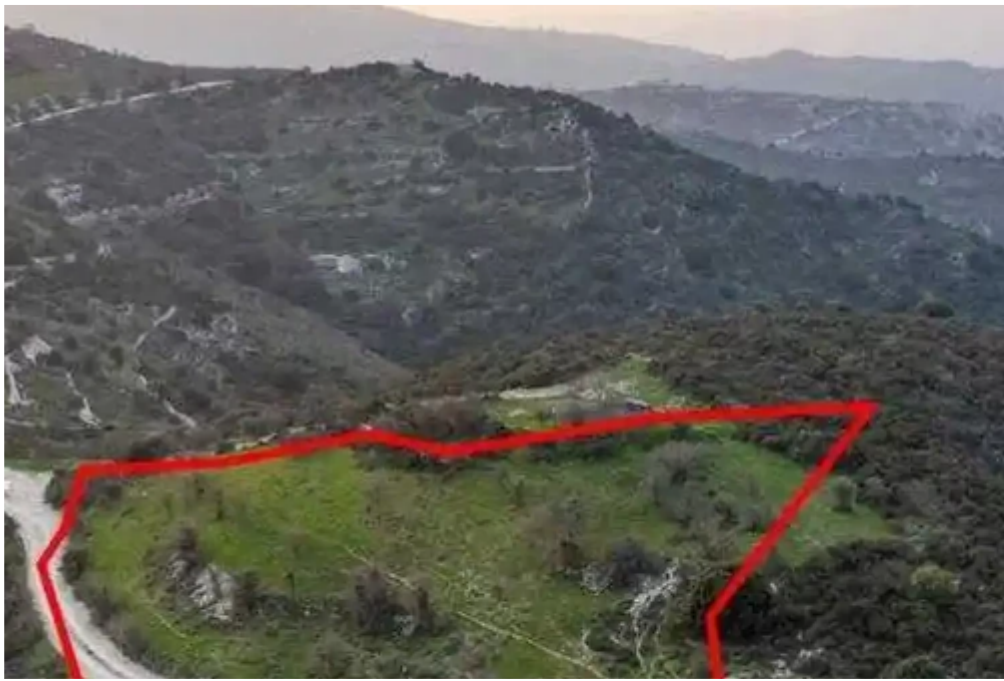

Agricultural land 4348 m²

Paphos, Salamiou-8620 , Cyprus

This ad is presented by listings admin, under supervision from ,
Licensed Real Estate Agent Reg no: 1234, Lic no: 603/E

Offered at: €5,500

Estate ID: 28745

Ref: ba4532832

Total plot's-land's area: **4348 m²**

Coverage: **10 %**

Density: **10 %**

Available from: **2026-04-10**

Offered at: **5,500**

Type: **Agricultural**

""""The property is a 62,5% share of an agricultural field in Salamiou. It is located 1km from Salamiou, 2km from Mesana and 1,2km from Salamiou-Kelokedara road. The field has a land area of 4,348sqm (the corresponding area is approximately 2,717.5sqm) and it is situated 50m from the nearest registered road to the east.""""...