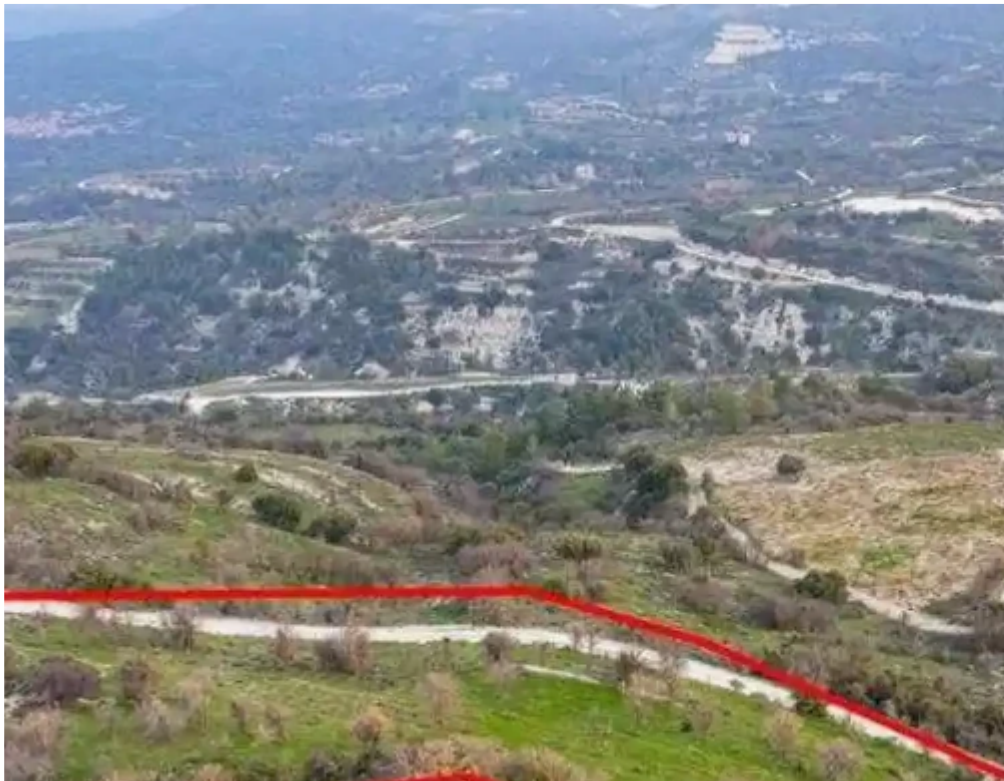

Ref: ba4532832

Total plot's-land's area: **4348 m²**

Coverage: **10 %**

Density: **10 %**

Available from: **2026-04-10**

Offered at: **5,500**

Type: **Agricultural**

""""The property is a 62,5% share of an agricultural field in Salamiou. It is located 1km from Salamiou, 2km from Mesana and 1,2km from Salamiou-Kelokedara road. The field has a land area of 4,348sqm (the corresponding area is approximately 2,717.5sqm) and it is situated 50m from the nearest registered road to the east.""""...