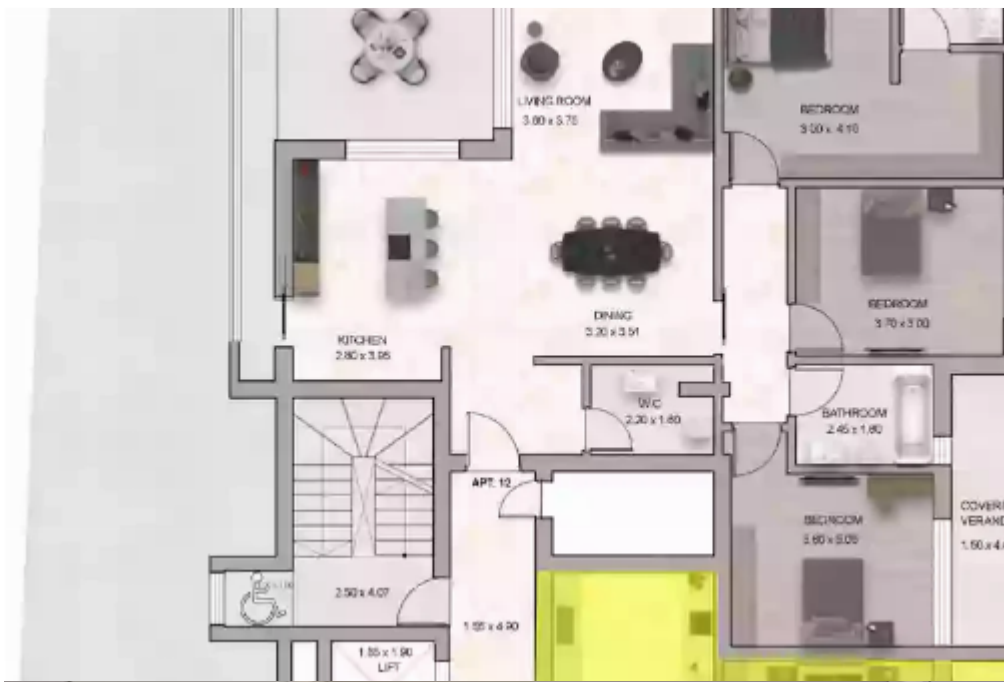

2 bedrooms, 88 sq.m.

Limassol, Linopetra-School-Agios-Stylianos-Agios-Athanasios-4102 ,
Cyprus

This ad is presented by listings admin, under supervision from ,
Licensed Real Estate Agent Reg no: 1234, Lic no: 603/E

Offered at: €515,000

Estate ID: 29519

Ref: J3741L1354

NET internal area: **88**

Bathrooms: **2**

Bedrooms: **2**

Parking spaces: **1 cars**

Available from: **2024-04-23**

Offered at: **515,000**

Type: **Apartment**

Veranda: **44 m²**

Discover this stunning 2-bedroom apartment with 88 sq.m of internal space, 44 sq.m of covered veranda. It also includes 5 sq.m of storage room for your convenience. The common areas of this residence add up to 9 sq.m, creating a total living experience of 146 sq.m. Don't miss out on this exceptional opportunity, priced to make your dreams come true....