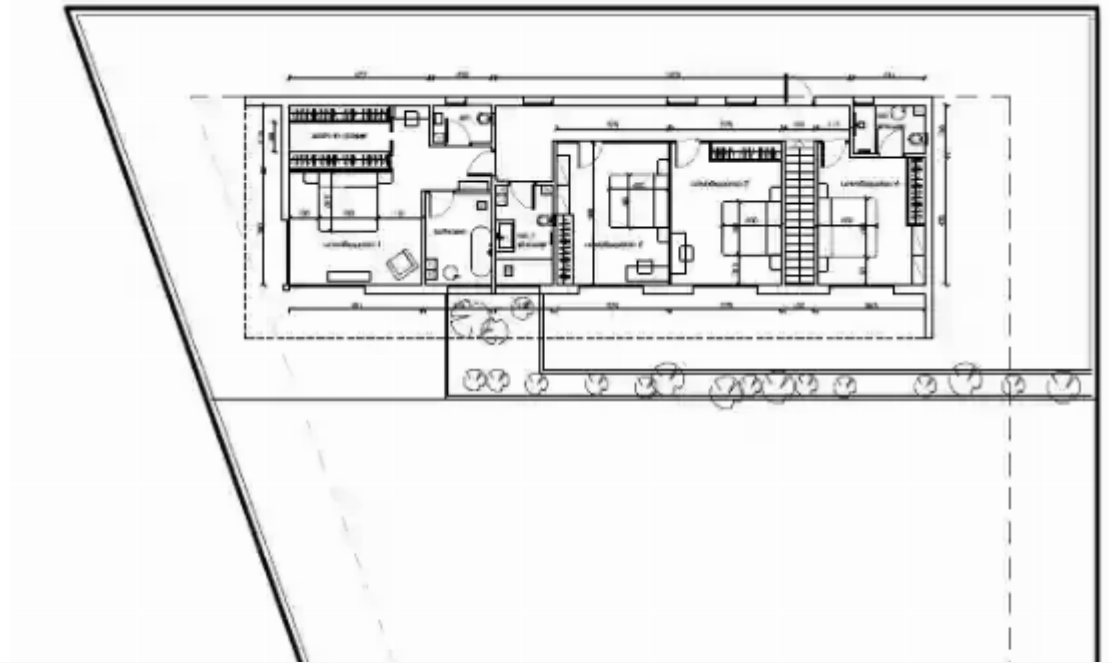

Ref: J3592L1331

NET internal area: **278**

Bathrooms: **4**

Bedrooms: **5**

Parking spaces: **1 cars**

Available from: **2024-04-23**

Offered at: **2,200,000**

Type: **Villa**