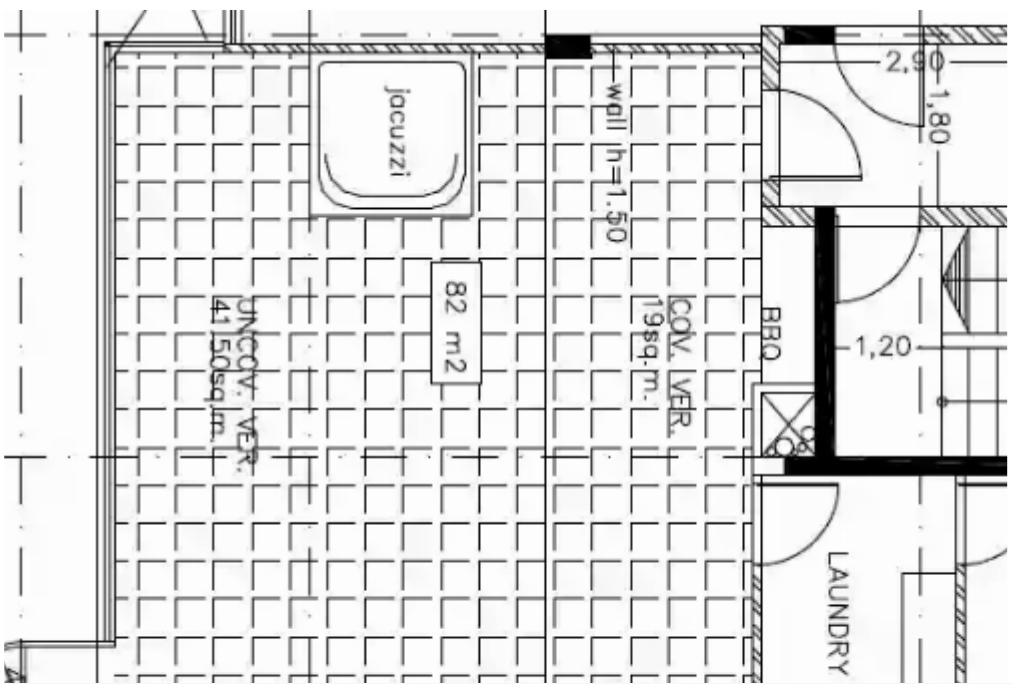

**Estate ID:** 29707

**Ref:** J3477L1266

Density: **0 %**

Available from: **2024-04-23**

Offered at: **1,500,000**

Type: **Penthouse**

Discover elevated luxury at its finest within the prestigious penthouse of EL CURVE Apartments. Perched on the fourth floor, this exquisite residence boasts three lavish bedrooms and three impeccably designed bathrooms. Encompassing a generous covered area of 130 square meters, the penthouse offers a spacious haven for sophisticated living. Bask in the breathtaking panoramic views that stretch beyond, while indulging in the opulence that defines every corner of this exceptional space. With meticulous attention to detail, the penthouse at EL CURVE redefines the art of high-end living, setting a new standard of elegance and exclusivity...