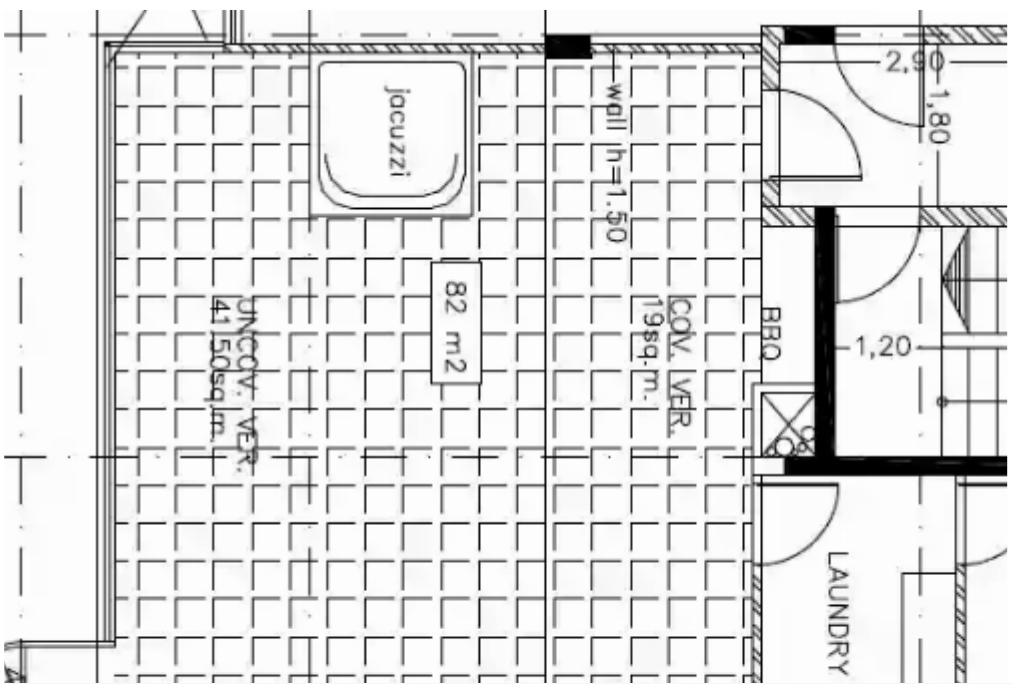

**Offered at:** € 1,500,000  
**Estate ID:** 29707  
**Ref:** J3477L1266

Density: **0 %**

Available from: **2024-04-23**

Offered at: **1,500,000**

Type: **Penthouse**

Discover elevated luxury at its finest within the prestigious penthouse of EL CURVE Apartments. Perched on the fourth floor, this exquisite residence boasts three lavish bedrooms and three impeccably designed bathrooms. Encompassing a generous covered area of 130 square meters, the penthouse offers a spacious haven for sophisticated living. Bask in the breathtaking panoramic views that stretch beyond, while indulging in the opulence that defines every corner of this exceptional space. With meticulous attention to detail, the penthouse at EL CURVE redefines the art of high-end living, setting a new standard of elegance and exclusivity...